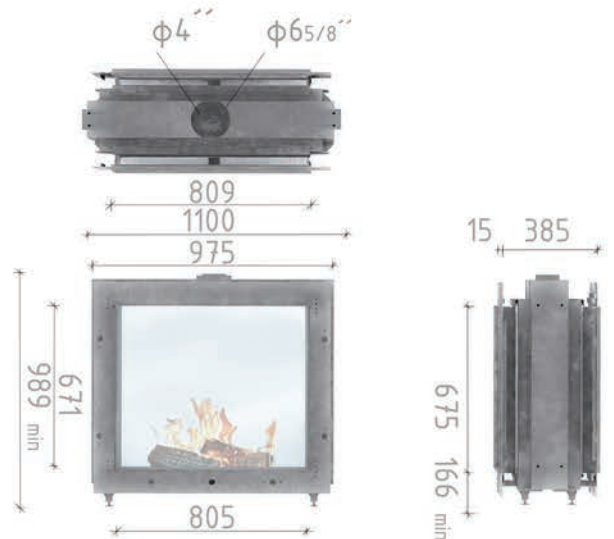

LIVING FIRE

Quadro tunnel Gas Fire

By PAUL AGNEW | DESIGNS[®]

Quadro

tunnel

Exclusively brought to Living Fire by Paul Agnew Designs.

This breathtaking, see-through, Quadro 800 Tunnel gas fireplace embodies the true ethos of the Paul Agnew Designs collection.

This built-in fireplace allows for installation into modern concepts with a completely frameless finish.

The sleek lines and modern style highlight the innovative design of this product like no other.

Specifications

- Minimalism in design
- Double glazed
- AGA gas safety and high efficiency heaters approved
- Balanced flue technology
- 800mm portrait glass
- Intelligent single burner technology
- Available on natural gas & LPG
- Heat output 6.5 kW
- Suitable for central house automation
- Full remote-control operation, timer and eco function
- Wi-Fi compatible with App
- Natural convection and radiant heat output
- Realistic burnt log media
- Different by design