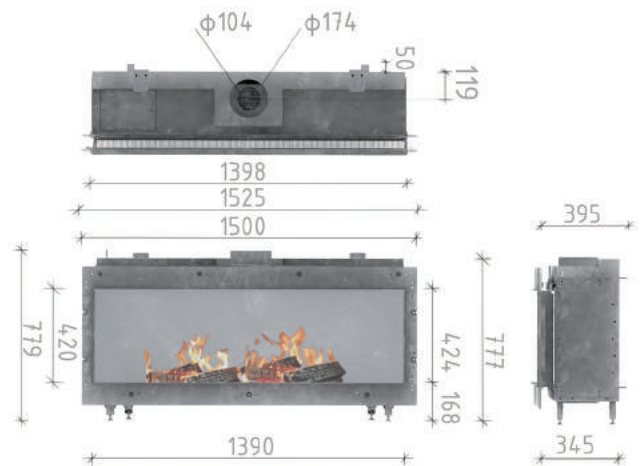

LIVING FIRE

Vue

fourteen ten
Gas Fire

By PAUL AGNEW | DESIGNS[®]

Vue

fourteen ten

Exclusively brought to Living Fire by Paul Agnew Designs.

This fourteen ten glass width gas fire is the perfect focal point for a multitude of projects.

Specifications

- Minimalism in design
- Double glazed
- AGA gas safety and high efficiency heaters approved
- Balanced flue technology
- 1410mm landscape glass width
- Intelligent triple burner technology
- Available on natural gas & LPG
- Heat output 9.15kW
- Suitable for central house automation
- Full remote-control operation, timer and eco function
- Wi-Fi compatible with App
- Natural convection and radiant heat output
- Realistic burnt log media
- Different by design