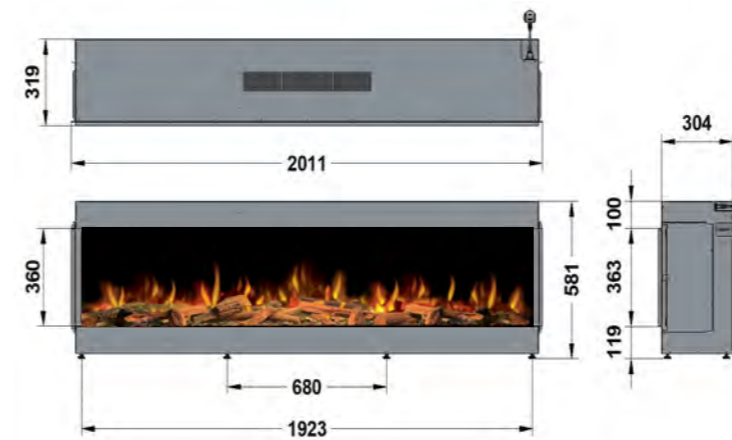

REMOTE HANDSET

With your infrared remote, control your fire settings from the comfort of your sofa.

WARRANTY

2 year warranty for added assurance.

ilektro dimensions

2000 - FRONT

2000 - BAY

2000 - LEFT
CORNER

2000 - RIGHT
CORNER