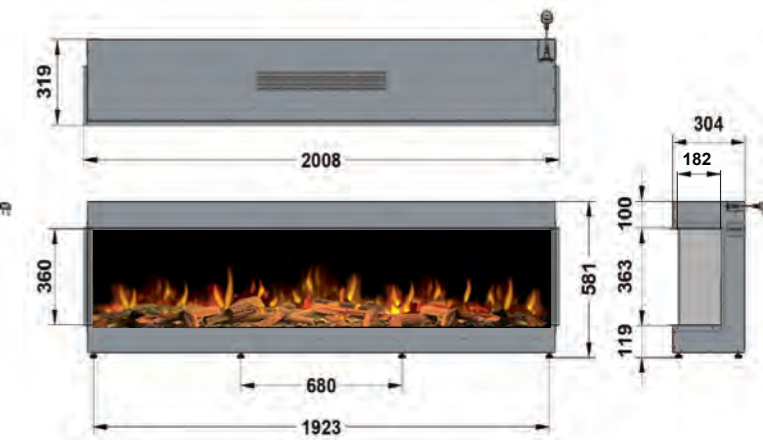

REMOTE HANDSET

With your infrared remote, control your fire settings from the comfort of your sofa.

WARRANTY

2 year warranty for added assurance.

ilektro dimensions

2000 - FRONT

2000 - BAY

2000 - LEFT
CORNER

2000 - RIGHT
CORNER