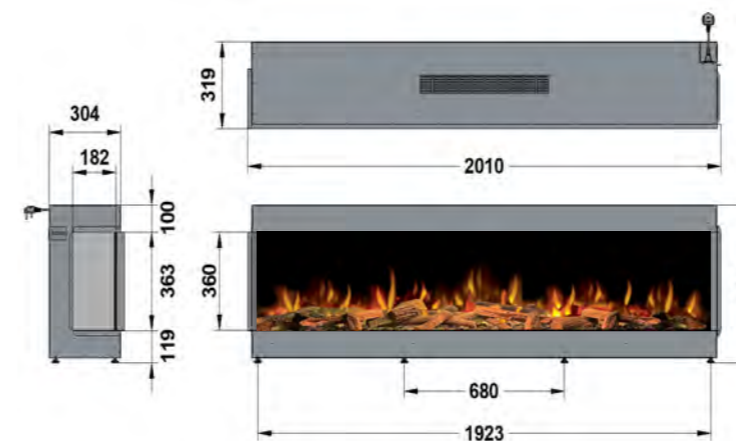

REMOTE HANDSET

With your infrared remote, control your fire settings from the comfort of your sofa.

WARRANTY

2 year warranty for added assurance.

ilektro dimensions

2000 - FRONT

2000 - BAY

2000 - LEFT
CORNER

2000 - RIGHT
CORNER