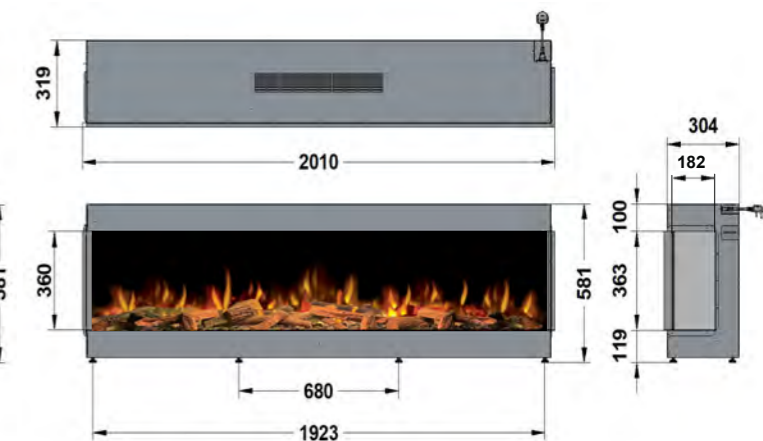

REMOTE HANDSET

With your infrared remote, control your fire settings from the comfort of your sofa.

WARRANTY

2 year warranty for added assurance.

ilektro dimensions

2000 - FRONT

2000 - BAY

2000 - LEFT
CORNER

2000 - RIGHT
CORNER