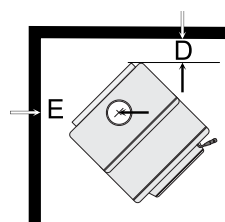

Black Rectangular Door

-  Avg. Burn Time: Up to 12 hours
-  Avg. Efficiency: 64%
-  Peak Efficiency: 89%
-  Emissions: 1gms/kg
-  Heating Capacity: Up to 300sqm
-  Max Log Length: 460mm

Stove parallel to wall

Stove in corner

Side (A)	375mm
Rear (B)	125mm
Centre of flue Rear wall (C)	296mm
Corner (D)	150mm
Centre of flue Corner installation (E)	505mm

Minimum floor protection:
1170mm (D) x 800mm (W)
with minimum 400mm
projection in front of
the appliance.

Corner hearth size:
1420mm x 1420mm

Refer to the installation manual for complete list of clearances prior to installation.

Front view

Side view