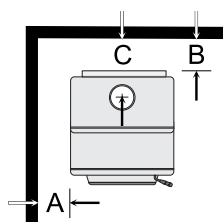

Stove parallel to wall