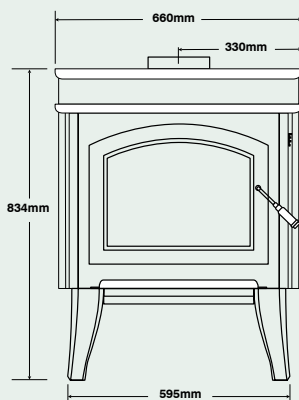

Black Rectangular Door

-  Avg. Burn Time: Up to 12 hours
-  Avg. Efficiency: 64%
-  Peak Efficiency: 89%
-  Emissions: 1gms/kg
-  Heating Capacity: Up to 300sqm
-  Max Log Length: 460mm

Stove parallel to wall

Stove in corner

Side (A)	375mm
Rear (B)	125mm
Centre of flue Rear wall (C)	296mm
Corner (D)	150mm
Centre of flue Corner installation (E)	505mm

Minimum floor protection:
1170mm (D) x 800mm (W)
with minimum 400mm
projection in front of
the appliance.

Corner hearth size:
1420mm x 1420mm

Refer to the installation manual for complete list of clearances prior to installation.

Front view

Side view