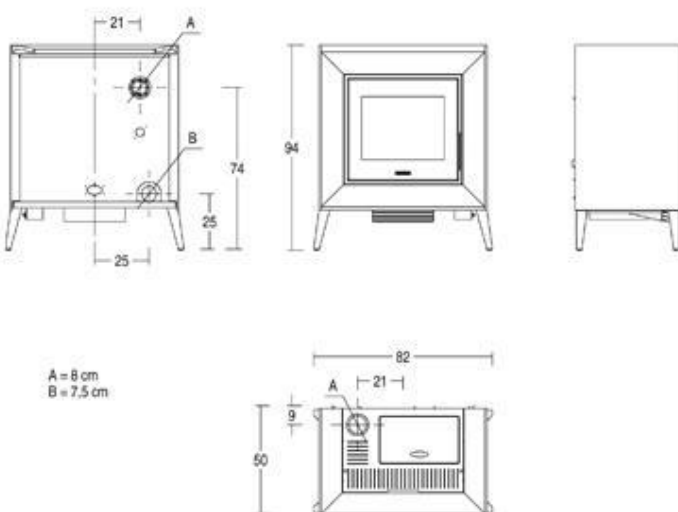

A = 8 cm
B = 7.5 cm

TECHNICAL DATA

| | |
|--|--------------------|
| • Firebox heat output kW | 10.7 |
| • Nominal heat output (min-max) kW | 3.5 – 9.2 |
| • Room heating capacity (min-max) m ³ | 155 – 265 |
| • Nominal thermal efficiency % | 88.5 |
| • Nominal consumption (min – max) kg/hr | 0.8 – 2.2 |
| • Electric power consumption (W) | 100 – 380 |
| • Standard flue outlet Ø cm | 8 – rear |
| • Hopper Capacity kg | 18 |
| • Dimensions W x D x H cm | 82 x 50 x 94 |
| • Stove weight kg | 150 |
| • Heating | Multifuoco System® |
| • Fan Speed Levels | 3 Level Speeds |