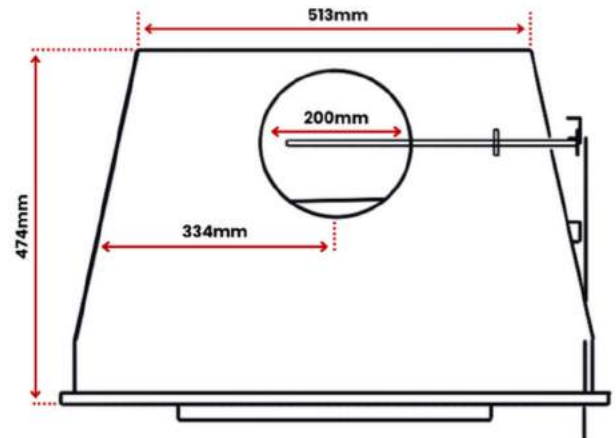

FRONT

TOP

SIDE

MATERIAL	High Quality Welded Steel
AIRFLOW	Dual airflow control (top damper & bottom air slide)
FINISH	Black High Temperature Paint
WEIGHT	58kg
INCLUSIONS	Removable Ash Tray Drawer Stainless Steel BBQ Grill Additional Paint Can Heat Resistant Glove