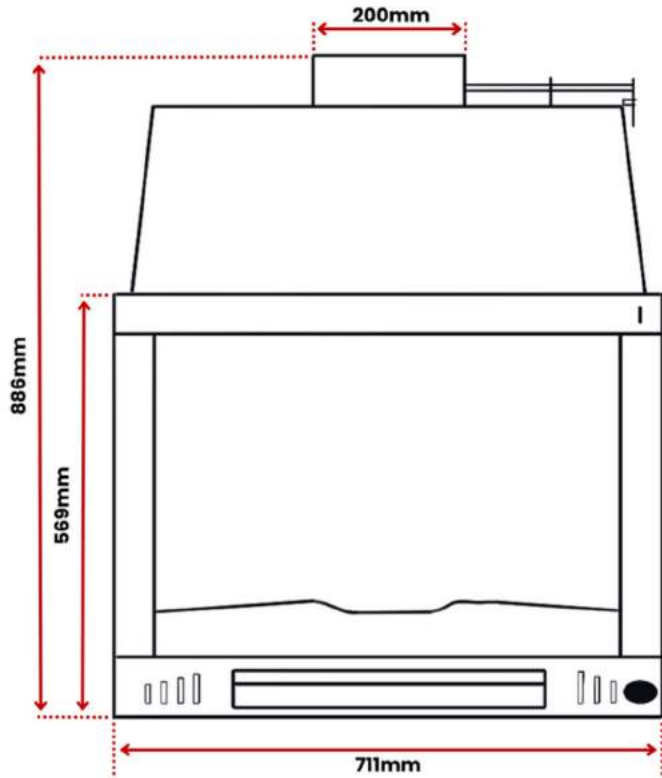

FRONT

TOP

SIDE

MATERIAL	High Quality Welded Steel
AIRFLOW	Dual airflow control (top damper & bottom air slide)
FINISH	Black High Temperature Paint
WEIGHT	58kg
INCLUSIONS	Removable Ash Tray Drawer Stainless Steel BBQ Grill Additional Paint Can Heat Resistant Glove