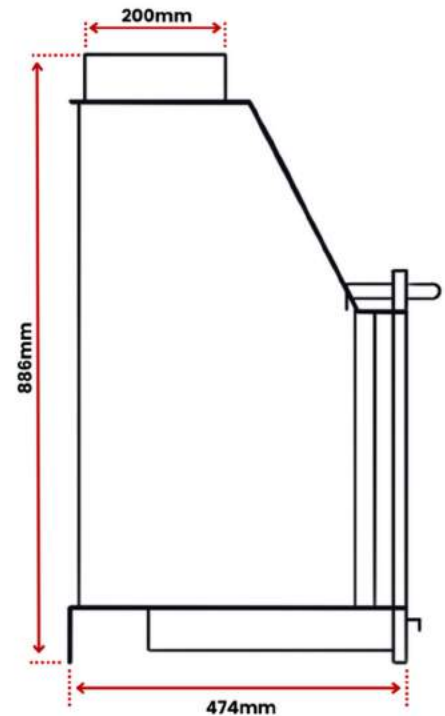

FRONT

TOP

SIDE

MATERIAL	High Quality Welded Steel
AIRFLOW	Dual airflow control (top damper & bottom air slide)
FINISH	Black High Temperature Paint
WEIGHT	58kg
INCLUSIONS	Removable Ash Tray Drawer Stainless Steel BBQ Grill Additional Paint Can Heat Resistant Glove