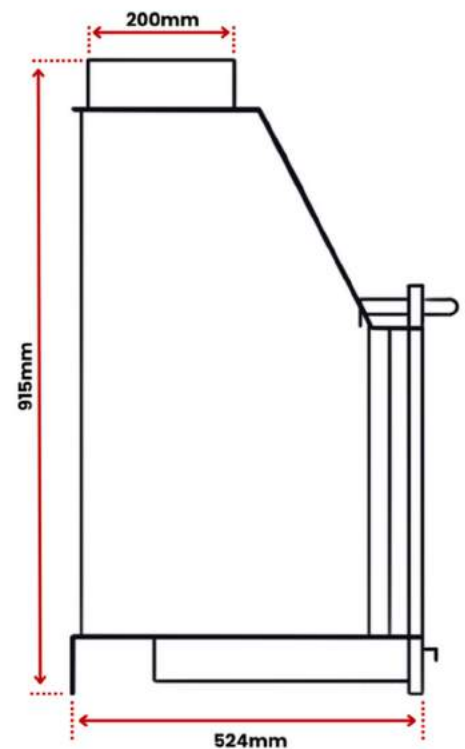

FRONT

TOP

SIDE

MATERIAL	High Quality Welded Steel
AIRFLOW	Dual airflow control (top damper & bottom air slide)
FINISH	Black High Temperature Paint
WEIGHT	75kg
INCLUSIONS	Removable Ash Tray Drawer Stainless Steel BBQ Grill Additional Paint Can Heat Resistant Glove