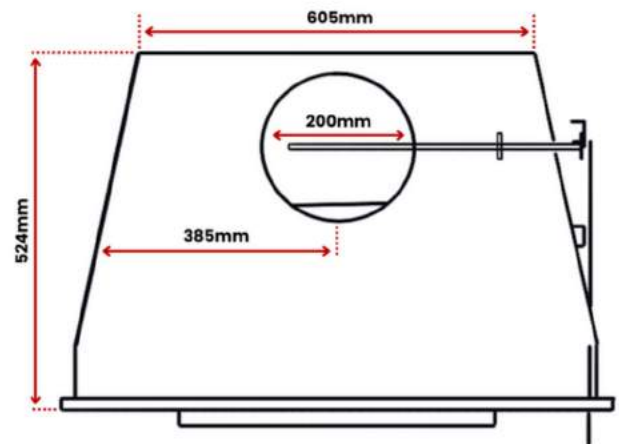

FRONT

TOP

SIDE

MATERIAL	High Quality Welded Steel
AIRFLOW	Dual airflow control (top damper & bottom air slide)
FINISH	Black High Temperature Paint
WEIGHT	75kg
INCLUSIONS	Removable Ash Tray Drawer Stainless Steel BBQ Grill Additional Paint Can Heat Resistant Glove