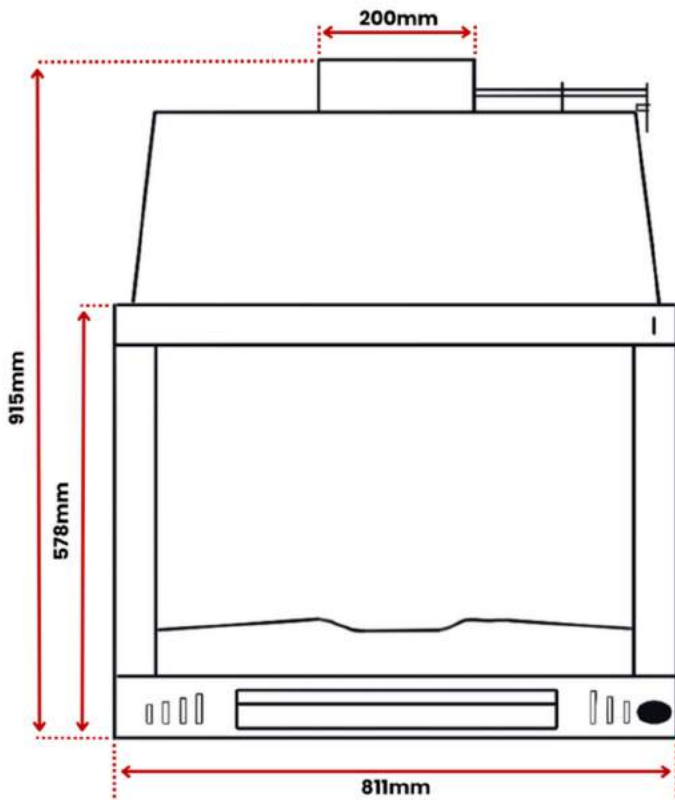

FRONT

TOP

SIDE

MATERIAL	High Quality Welded Steel
AIRFLOW	Dual airflow control (top damper & bottom air slide)
FINISH	Black High Temperature Paint
WEIGHT	75kg
INCLUSIONS	Removable Ash Tray Drawer Stainless Steel BBQ Grill Additional Paint Can Heat Resistant Glove