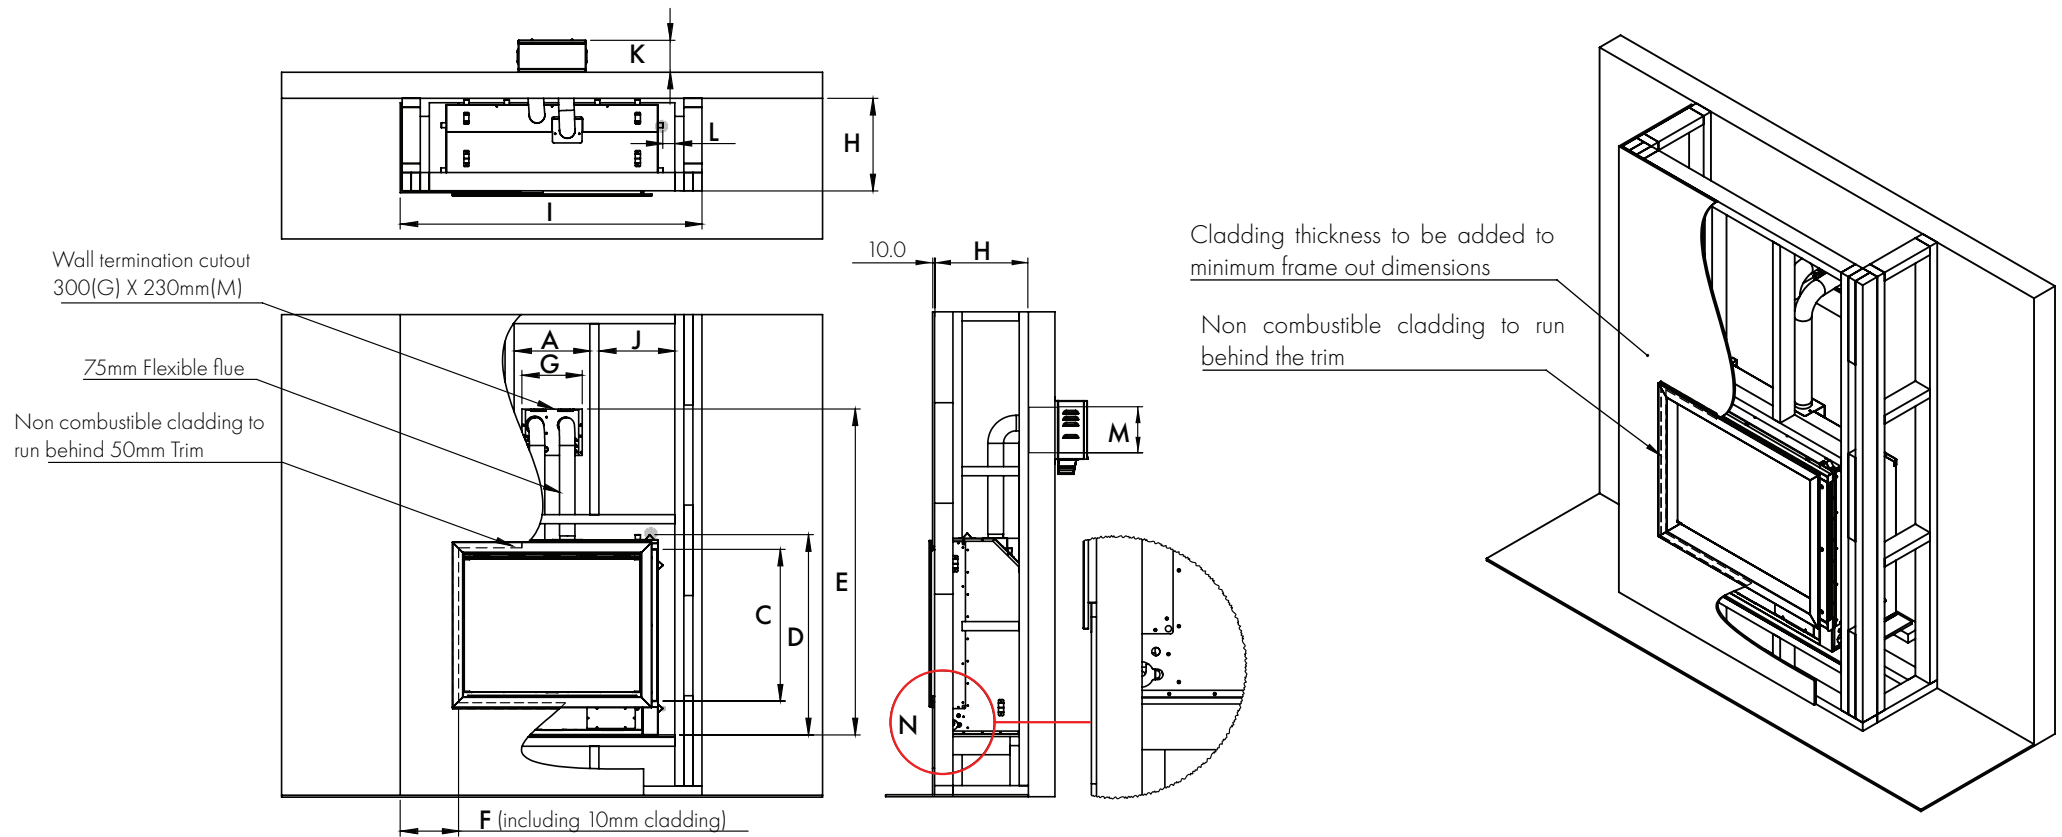

MINIMUM FRAME OUT DIMENSIONS

A	C	D	E	F	G	H	I	J	K	L	M
377	755	1295	1620	290	300	460	1500	377	159	60	230

NOTE

Use suitable support base, plywood not necessary.

Detail N

Allow min 80mm clearance for wire and gas pipe connection on the side of the framing to the unit.

If the framing is done as close to the clearance standoffs then, the timber framing must be notched to allow for the wiring and gas connection to pass.

VISIT WWW.REALFLAME.COM.AU FOR MORE INFORMATION. REFER TO THE MANUAL FOR MOST UP TO DATE TECHNICAL INFORMATION.