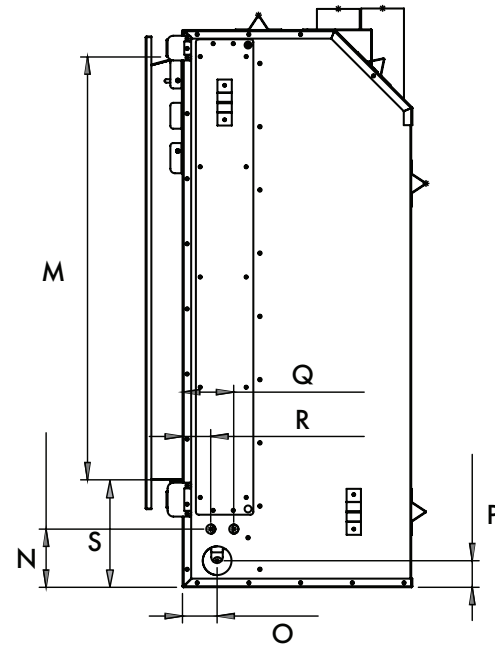

POWERFUL ROOM COVERAGE

Heats up to 95m² of room with 6.6kW output to keep those winter chills away.

APP CONTROL

Real Flame app lets you control the fireplace remotely. App available in android and iOS devices.

REMOTE CONTROL

Convenience of operation with a touch of a button.

UNIT DIMENSIONS

A	B	C	D	E	F	G	H	I	J	K	L	M	N	O	P	Q	R	S
153	76	626	475	74.5	452	472	1103	887	714	995	1007	731	101	60	46	90	50	166

G¹- Dimension are subject to plaster thickness