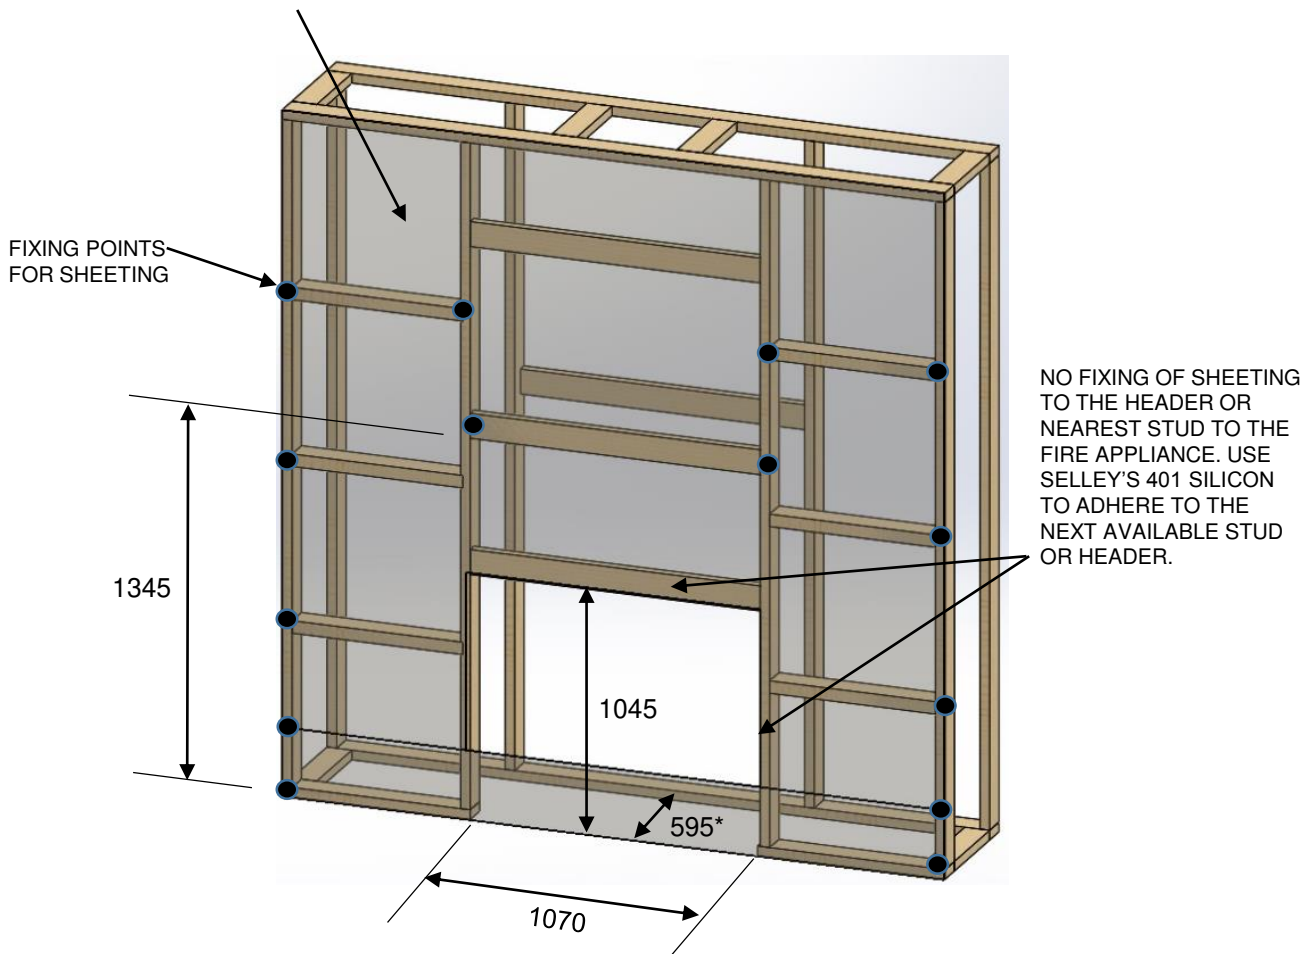

## FRAMING SIZE 6X CLEAN FACE

NON COMBUSTIBLE SHEETING  
13mm FYRCHECK MUST BE  
FITTED AROUND FIRE

**\* WHEN USING CLEAN FACE FRONT ONLY**

**NOTE:** DO NOT CUT SHEETING TO THE OPENING SIZE (1045x1070) THERE IS AN OVERLAP REQUIRED

32mm X 20mm ANGLE (PAINTED BLACK) TO BE ATTACHED TO THE FRAME OF THE FIREPLACE ADJACENT TO THE OPENING FOR GLASS FRONT. 20mm LEG OF ANGLE TO BE FIXED TO FIRE. TOP OF THE ANGLE TO ALIGN WITH LOUVRE ON TOP OF THE FIRE.

IF THE FRAME DEPTH IS NOT INCREASED WHEN USING CLEAN FACE FRONT, IT WILL PROTRUDE BY 20-30MM INTO THE ROOM.