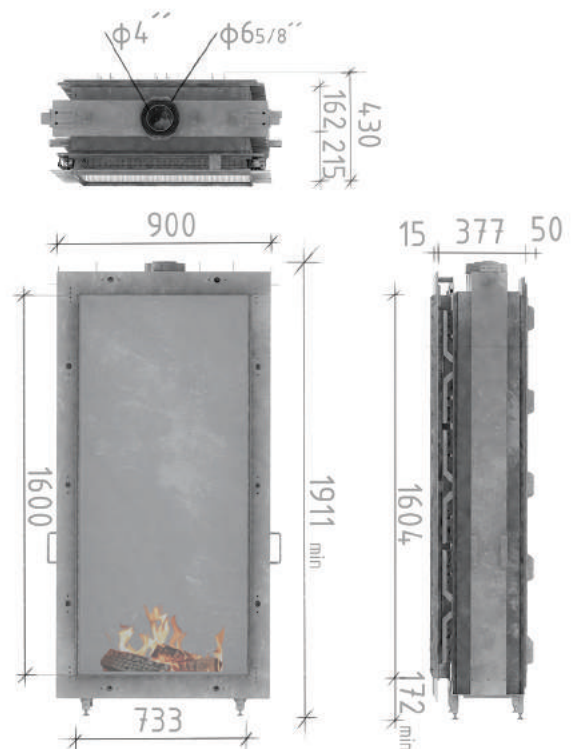

## Specifications

- Minimalism in design
- Double glazed
- AGA gas safety and high efficiency heaters approved
- Balanced flue technology
- 733mm glass width and 1600mm glass height
- Available on natural gas & LPG
- Intelligent double burner technology
- Heat output 10.8 kW
- Natural convection and radiant heat output
- Suitable for central house automation
- Full remote-control operation, timer and eco function
- Wi-Fi compatible with App
- Realistic burnt log media
- Different by design