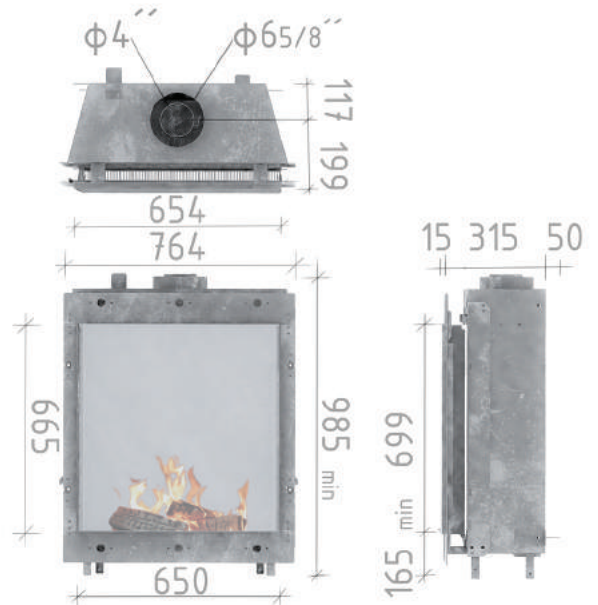

LIVING FIRE

Quadro

six fifty

Gas Fire

By **PAUL AGNEW** | **DESIGNS**®

Quadro

six fifty

Exclusively brought to Living Fire by Paul Agnew Designs.

The Quadro 650 is an impressive, frameless, portrait fireplace that provides an extraordinary flame height and radiates a warmth and ambience to suit any interior.

Whether the aim is to create a clean modern finish, or suit it to a more traditional installation, this fireplace provides the flexibility for a variety of different styles.

Specifications

- Minimalism in design
- Double glazed
- AGA gas safety and high efficiency heaters approved
- High efficiency space heater
- Balanced flue technology
- 650mm portrait glass width
- Intelligent single burner technology
- Available on natural gas & LPG
- Heat output 5.4 kW
- Suitable for central house automation
- Full remote-control operation, timer and eco function
- Wi-Fi compatible with App
- Natural convection and radiant heat output
- Realistic burnt log media
- Different by design