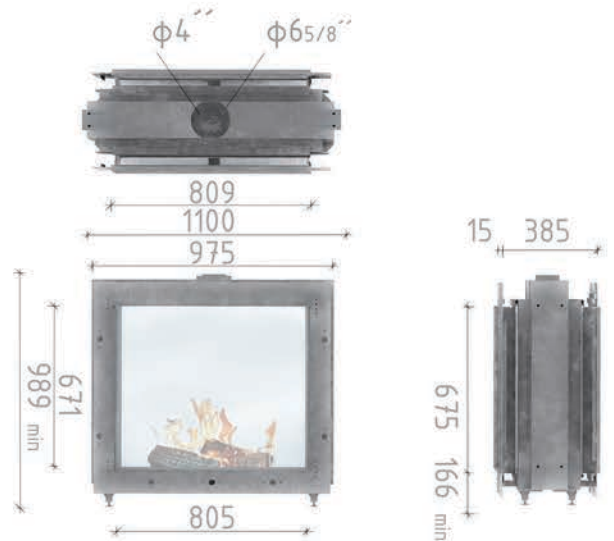

## tunnel

Exclusively brought to Living Fire by Paul Agnew Designs.

This breathtaking, see-through, Quadro 800 Tunnel gas fireplace embodies the true ethos of the Paul Agnew Designs collection.

This built-in fireplace allows for installation into modern concepts with a completely frameless finish.

## Specifications

- Minimalism in design
- Double glazed
- AGA gas safety and high efficiency heaters approved
- Balanced flue technology
- 800mm portrait glass
- Intelligent single burner technology
- Available on natural gas & LPG
- Heat output 6.5 kW
- Suitable for central house automation
- Full remote-control operation, timer and eco function
- Wi-Fi compatible with App
- Natural convection and radiant heat output
- Realistic burnt log media
- Different by design