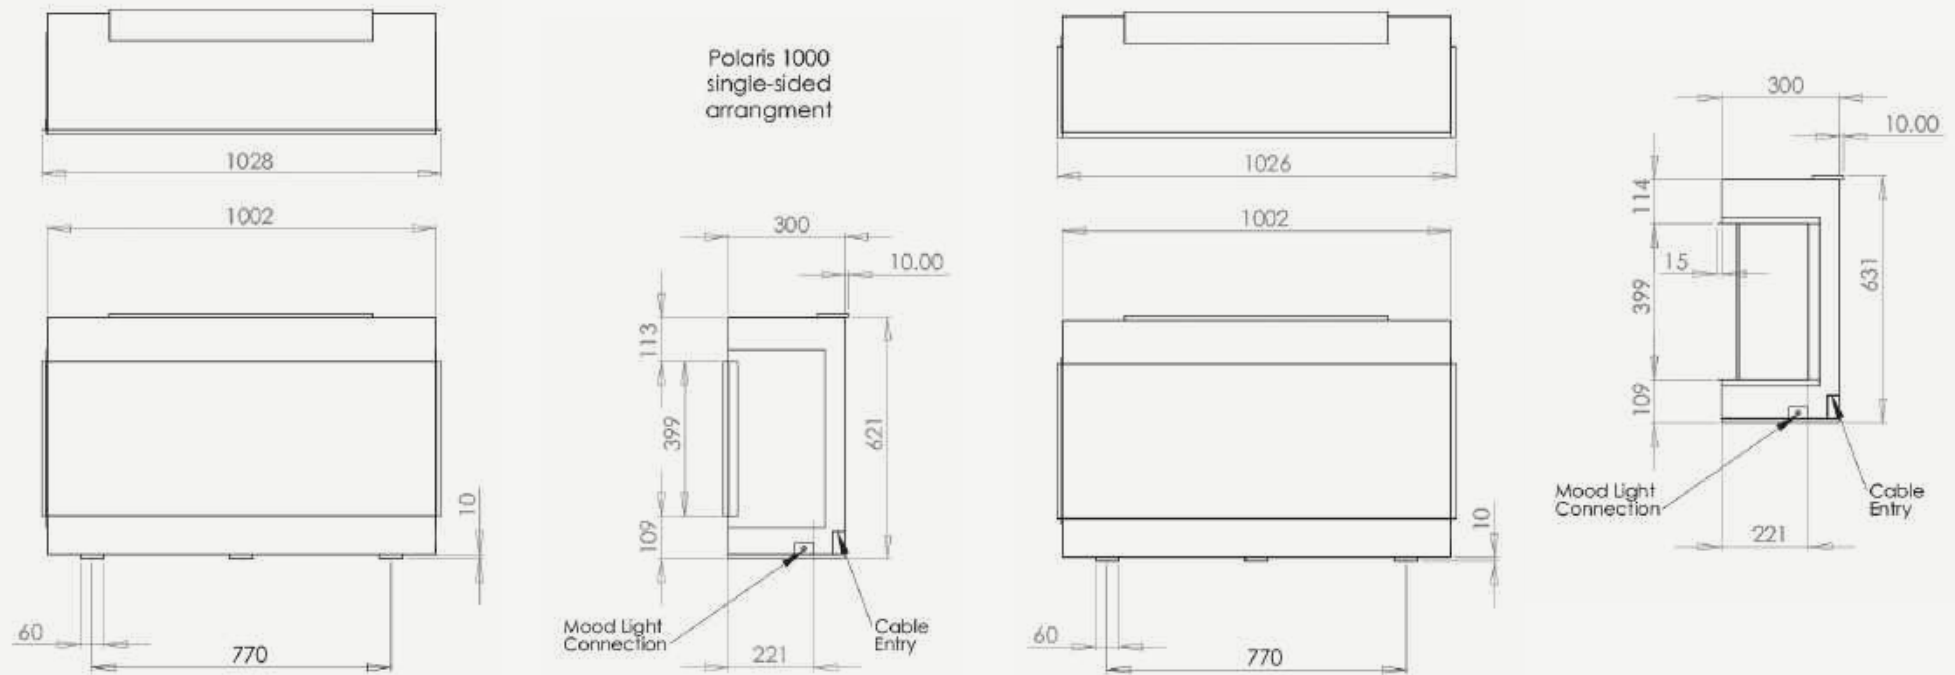

POLARIS 1000E - OVERALL UNIT DIMENSIONS (MM)

FEATURES

- Realistic flame effect: Choice of 3 flame colours
- 5 flame speeds
- Active glowing ember fuel bed: 5 brightness settings
- 13 different colours
- Setting that cycles through all options above
- Hand painted logs as standard. No logs are repeated in a set, genuinely realistic look
- The fuel bed also includes embers and bark
- LED technology means low running costs and long life usage
- Anti-reflective window on front and sides as standard
- Accurate room temperature control
- Remote thermostat in hand remote
- 1-2kW adaptive control (on board energy manager)
- Daily and 7-day Programmable Heating