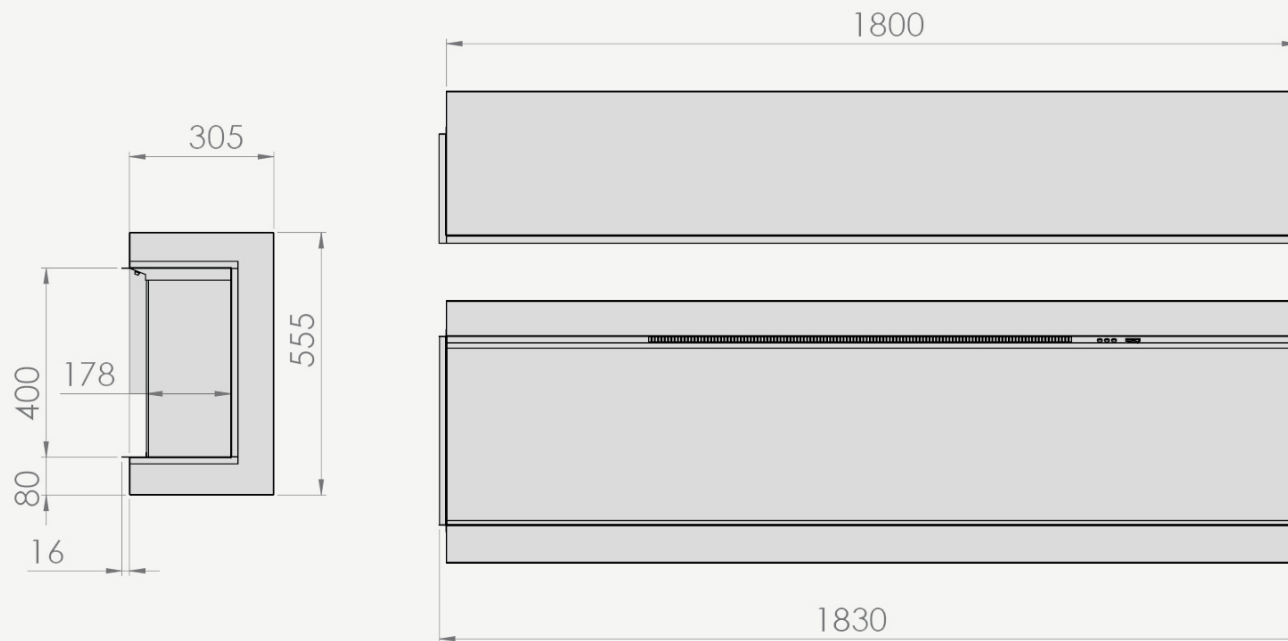

iRange i1800E - Overall Unit Dimensions (mm)

FEATURES

- Liveflame options – A beautiful fire with flame effects to match your mood. Three flame colours; white, orange, and a combination of white and orange
- Amberlight Fuel bed – A palette of thirteen glorious colours, and a fourteenth setting that cycles through all thirteen options
- Optional Mood Lighting– Create the right mood in your room by lighting the area surrounding your fire
- EcoDesign Compliant – Love your fire, love the energy you save
- Thermocontrol Remote – Simple controls from a single handset
- Log Fuel Bed - Standard woodland log fuel bed, or optional driftwood and quartered split log sets
- Installation- Removable side panels allow for installation with one, two, or three sides of glass showing