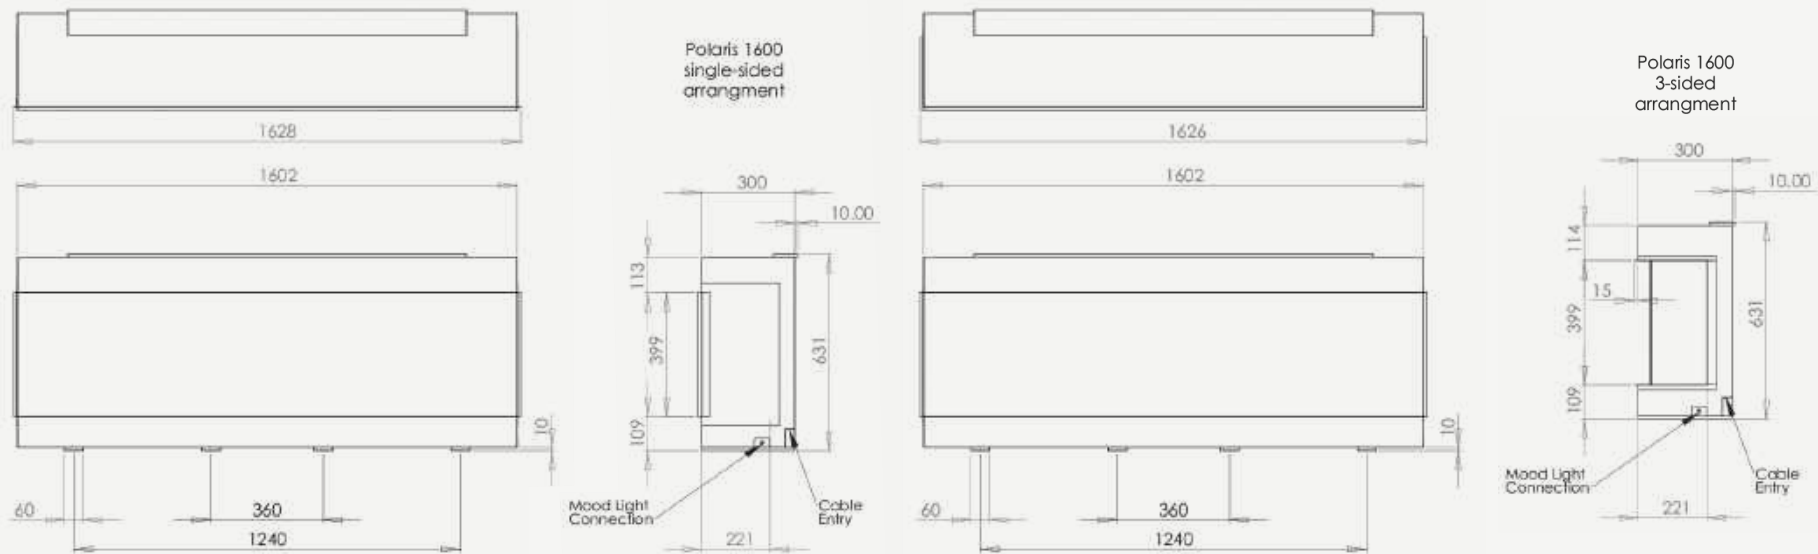

Polaris 1600E - Overall Unit Dimensions (mm)

FEATURES

- Realistic flame effect: Choice of 3 flame colours
- 5 flame speeds
- Active glowing ember fuel bed: 5 brightness settings
- 13 different colours
- Setting that cycles through all options above
- Hand painted logs as standard. No logs are repeated in a set, genuinely realistic look
- The fuel bed also includes embers and bark
- LED technology means low running costs and long life usage
- Anti-reflective window on front and sides as standard
- Accurate room temperature control
- Remote thermostat in hand remote
- 1-2kW adaptive control (on board energy manager)
- Daily and 7-day Programmable Heating