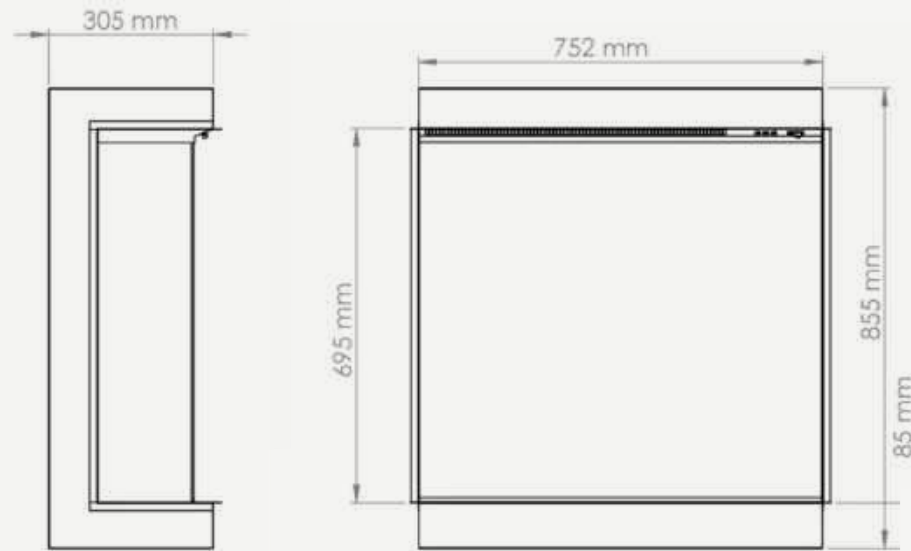

One, two or three aspect fire windows can be chosen to suit at the time of installation. Designed to be superbly versatile, imagination need no longer be limited by two dimensions.

iRange i750E - Overall Unit Dimensions (mm)