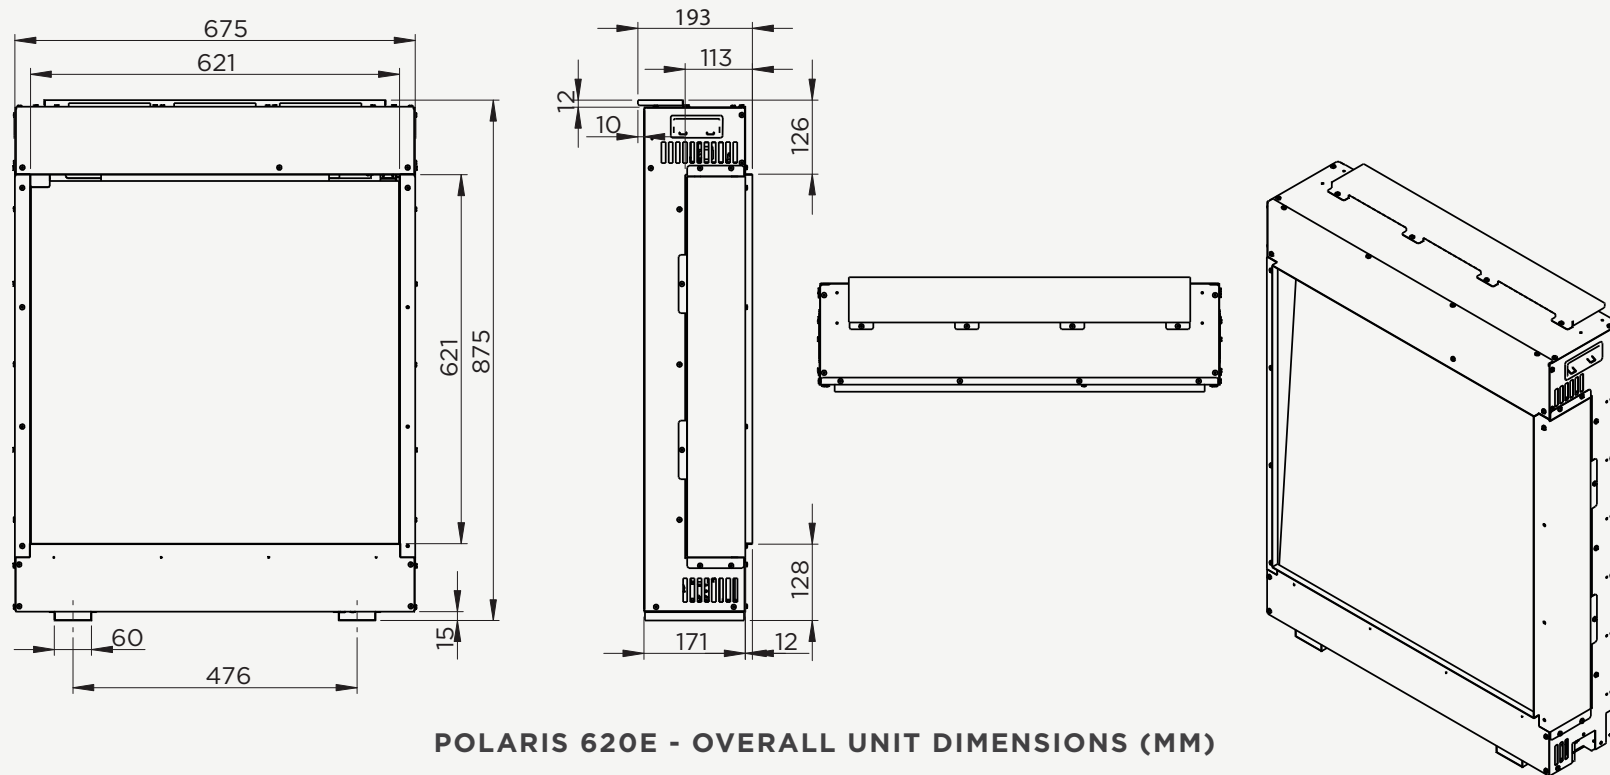

POLARIS 620E - OVERALL UNIT DIMENSIONS (MM)

FEATURES

- Realistic flame effect: Choice of 3 flame colours
- 5 flame speeds
- Active glowing ember fuel bed: 5 brightness settings
- 13 different colours
- Setting that cycles through all options above
- Hand painted logs as standard. No logs are repeated in a set, genuinely realistic look
- The fuel bed also includes embers and bark
- LED technology means low running costs and long life usage
- Anti-reflective window on front and sides as standard
- Accurate room temperature control
- Remote thermostat in hand remote
- 1-2kW adaptive control (on board energy manager)
- Daily and 7-day Programmable Heating