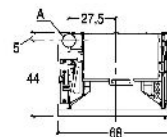

TECHNICAL DETAILS

- Energy efficiency class A+
- Weight kg 100
- Standard flue outlet Ø cm 8
- Model IP 7

A	C
B cm	8 cm