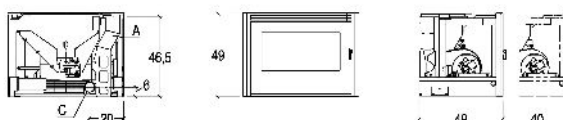

IP 7

An IP pellet-burning insert that allows you to turn your traditional open fireplace into a practical, closed one, ensuring all the pleasure of fire. Programmable automatic switching on/off characterises this pellet-burning insert: ideal also for first-time installations.

TECHNICAL DETAILS

- Energy efficiency class A+
- Weight kg 100
- Standard flue outlet Ø cm 8
- Model IP 7

A	C
B cm	8 cm