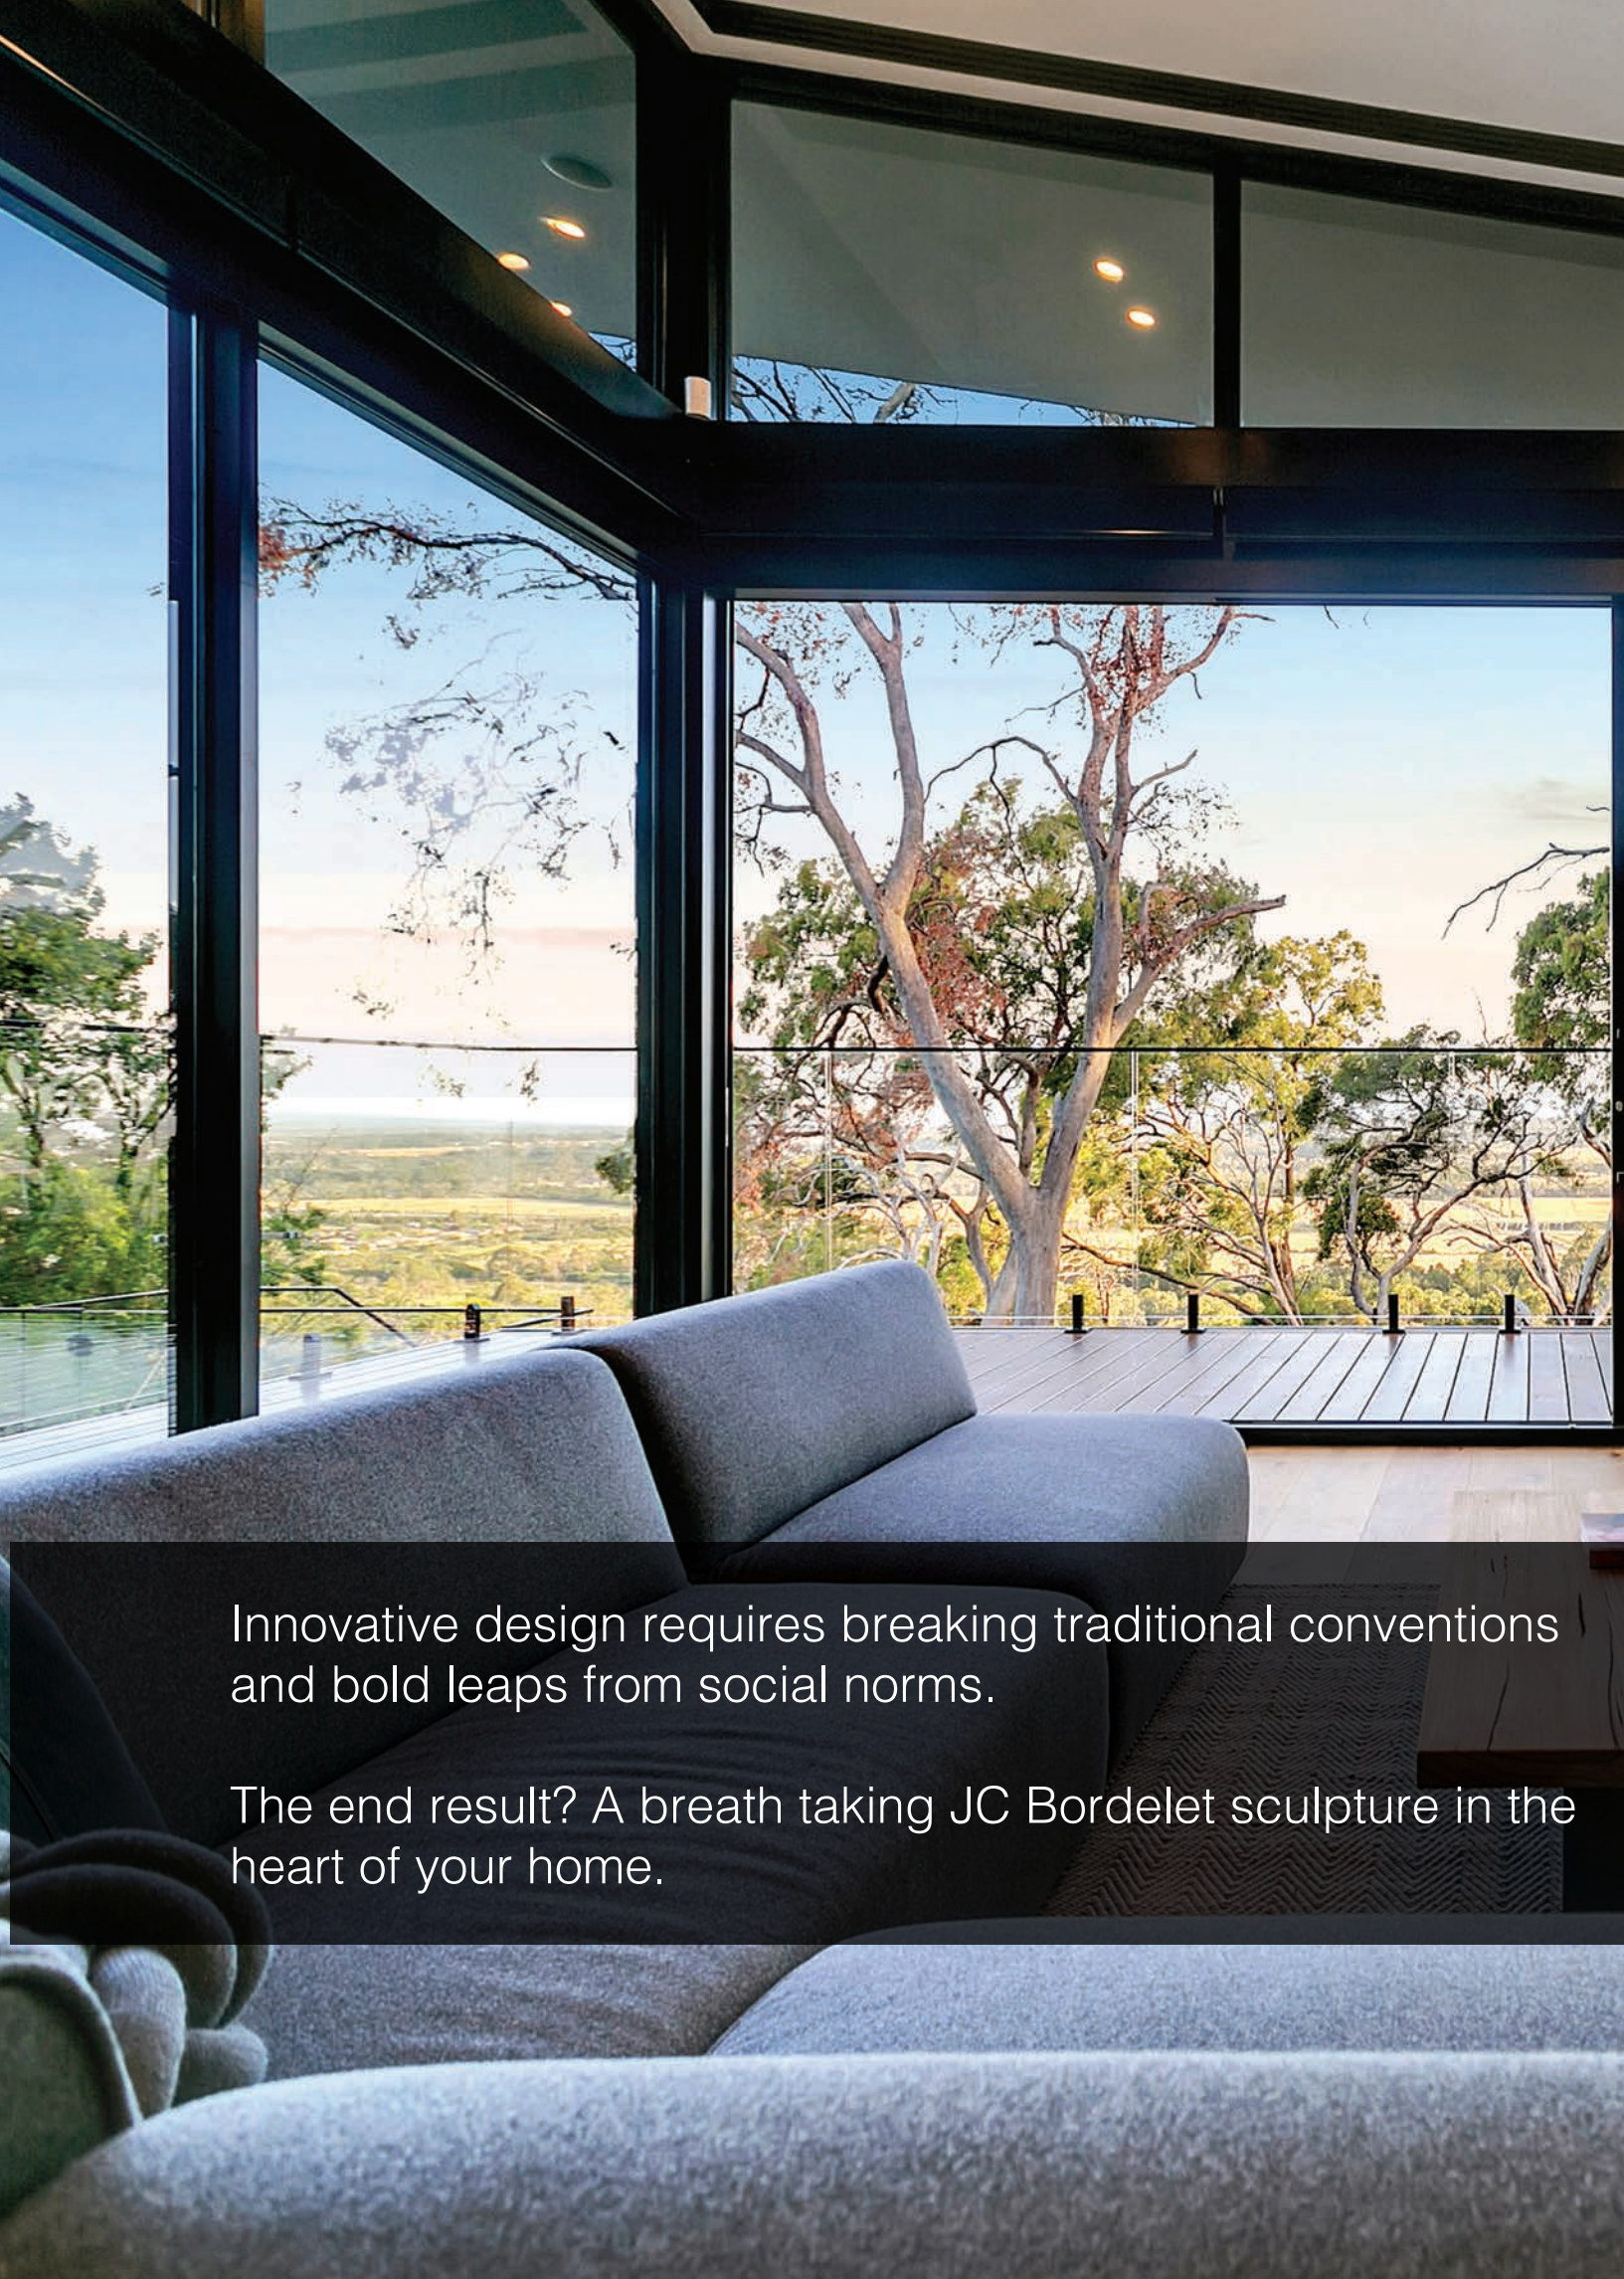

Innovative design requires breaking traditional conventions and bold leaps from social norms.

The end result? A breath taking JC Bordelet sculpture in the heart of your home.