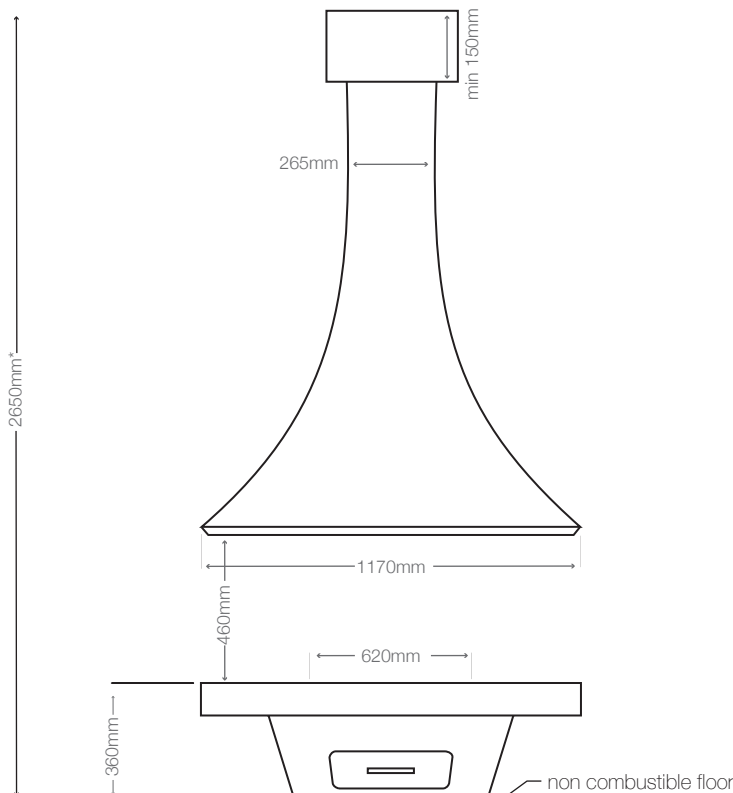

Bordelet Eva 992

Material:

4mm thick steel, hand shaped and spun with safety glass

Includes:

Fire grate and ash pan

Hearth dimension:

minimum 1770mm diameter x 40mm thick

Clearance to combustibles:

750mm*

Weight:

200kg

Standard colours:

Anthracite grey or intense matte black

*Additional colours available upon request.

Optional base: Yellow or black bricks or metal side edging