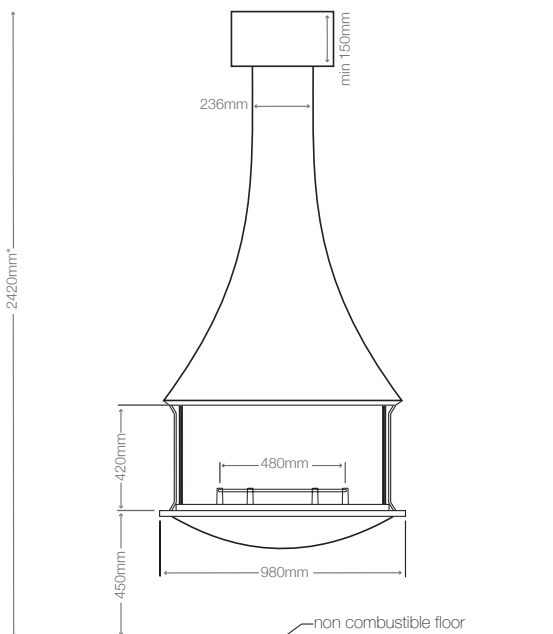

Bordelet Zelia 908

Material:

4mm thick steel, hand shaped and spun with safety glass

Includes:

Fire grate and ash pan

Hearth dimension:

minimum 1770mm diameter x 40mm thick

Clearance to combustibles:

750mm*

Weight:

150kg

Standard colours:

Anthracite grey or intense matte black

*Additional colours available upon request.

Optional base: Yellow or black bricks or metal side edging