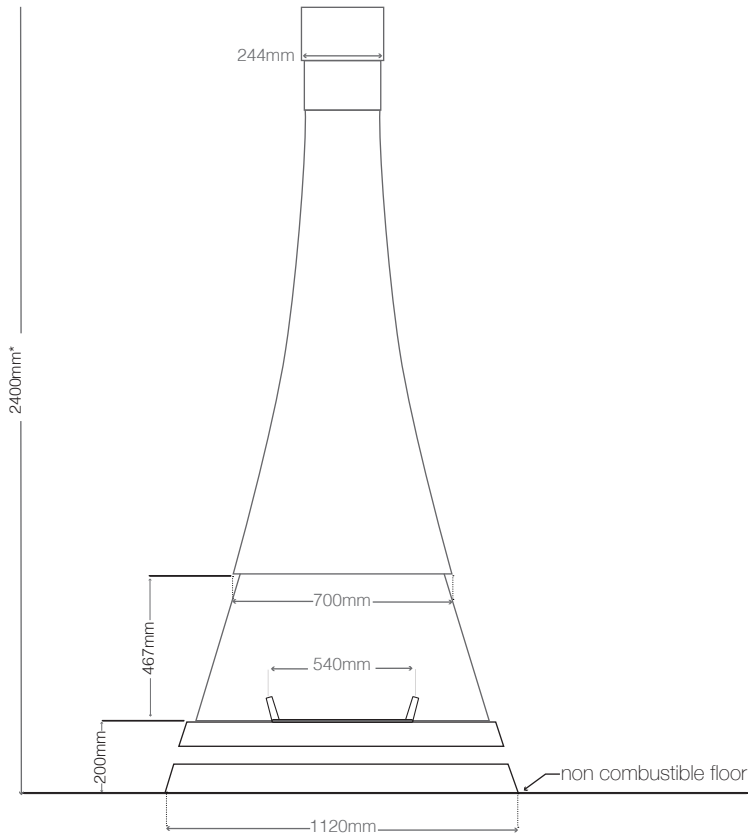

BORDELET Specifications

Bordelet Linea 914

Material:

4mm thick steel, hand shaped and spun with safety glass

Includes:

Fire grate and ash pan

Hearth dimension:

minimum 1300mm diameter x 40mm thick

Clearance to combustibles:

500mm*

Weight:

130kg

Standard colours:

Anthracite grey or intense matte black

*Additional colours available upon request.