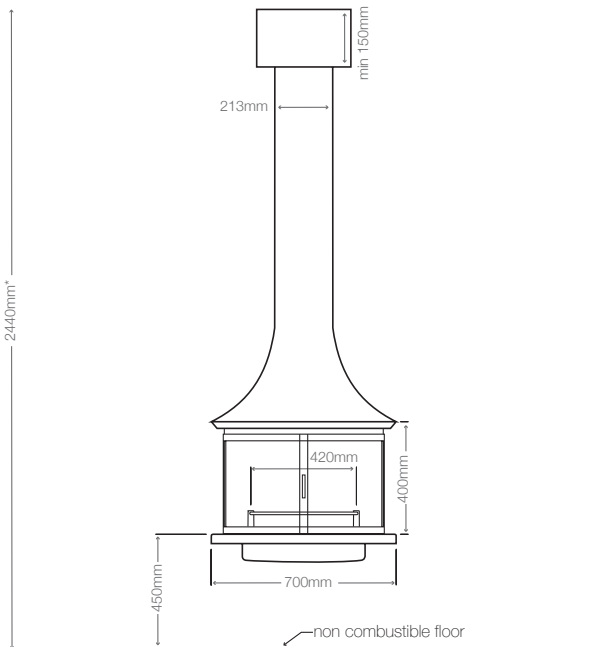

BORDELET Specifications

Bordelet Tatiana 997

Material:

4mm thick steel, hand shaped and spun with optional firescreen

Includes:

Fire grate

Hearth dimension:

minimum 1770mm diameter x 40mm thick

Material:

4mm thick steel, hand shaped and spun with safety glass

Includes:

Fire grate and ash pan

Hearth dimension:

minimum 1300mm diameter x 40mm thick

Clearance to combustibles:

500mm*

Includes:

Fire grate and ash pan

Hearth dimension:

minimum 1770mm diameter x 40mm thick

Clearance to combustibles:

750mm*

Weight:

150kg

4mm thick steel, hand shaped and spun with safety glass

Includes:

Fire grate and ash pan

Hearth dimension:

minimum 1300mm diameter x 40mm thick

Clearance to combustibles:

500mm*

Weight: