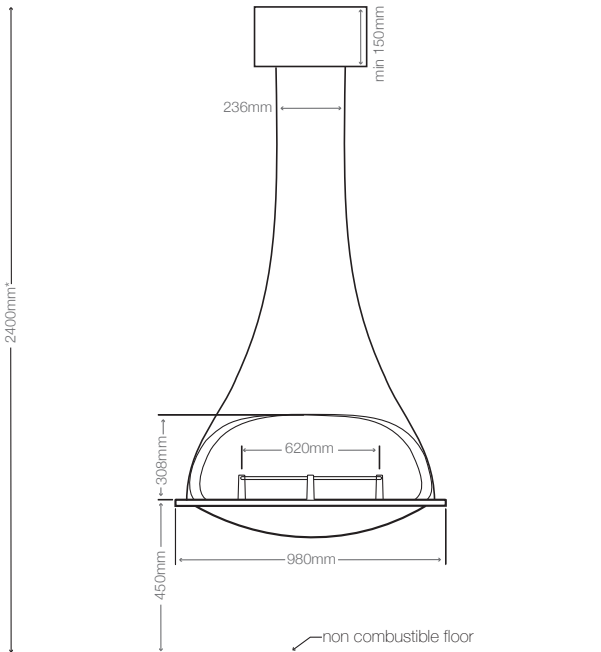

BORDELET Specifications

Bordelet Tatiana 997

Material:

4mm thick steel, hand shaped and spun with optional firescreen

Includes:

Fire grate

Hearth dimension:

minimum 1770mm diameter x 40mm thick

Material:

4mm thick steel, hand shaped and spun with safety glass

Includes:

Fire grate and ash pan

Hearth dimension:

minimum 1300mm diameter x 40mm thick

Clearance to combustibles:

500mm*

Includes:

Fire grate and ash pan

Hearth dimension:

minimum 1770mm diameter x 40mm thick

Clearance to combustibles:

750mm*

Weight:

150kg

4mm thick steel, hand shaped and spun with safety glass

Includes:

Fire grate and ash pan

Hearth dimension:

minimum 1300mm diameter x 40mm thick

Clearance to combustibles:

500mm*

Weight: