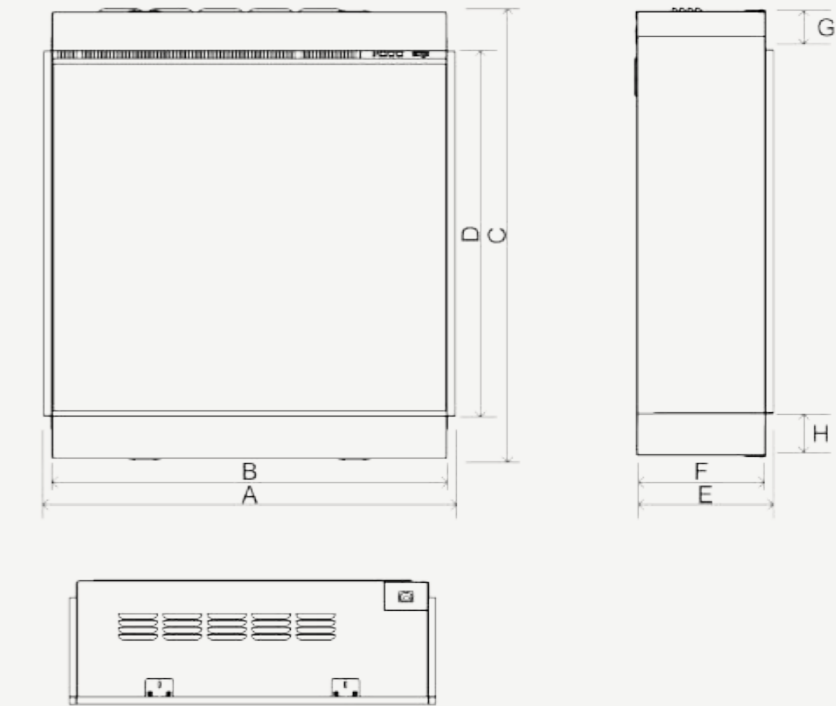

LUMINOSA 150 - OVERALL UNIT DIMENSIONS (MM)

LUMINOSA 62 - OVERALL UNIT DIMENSIONS (MM)