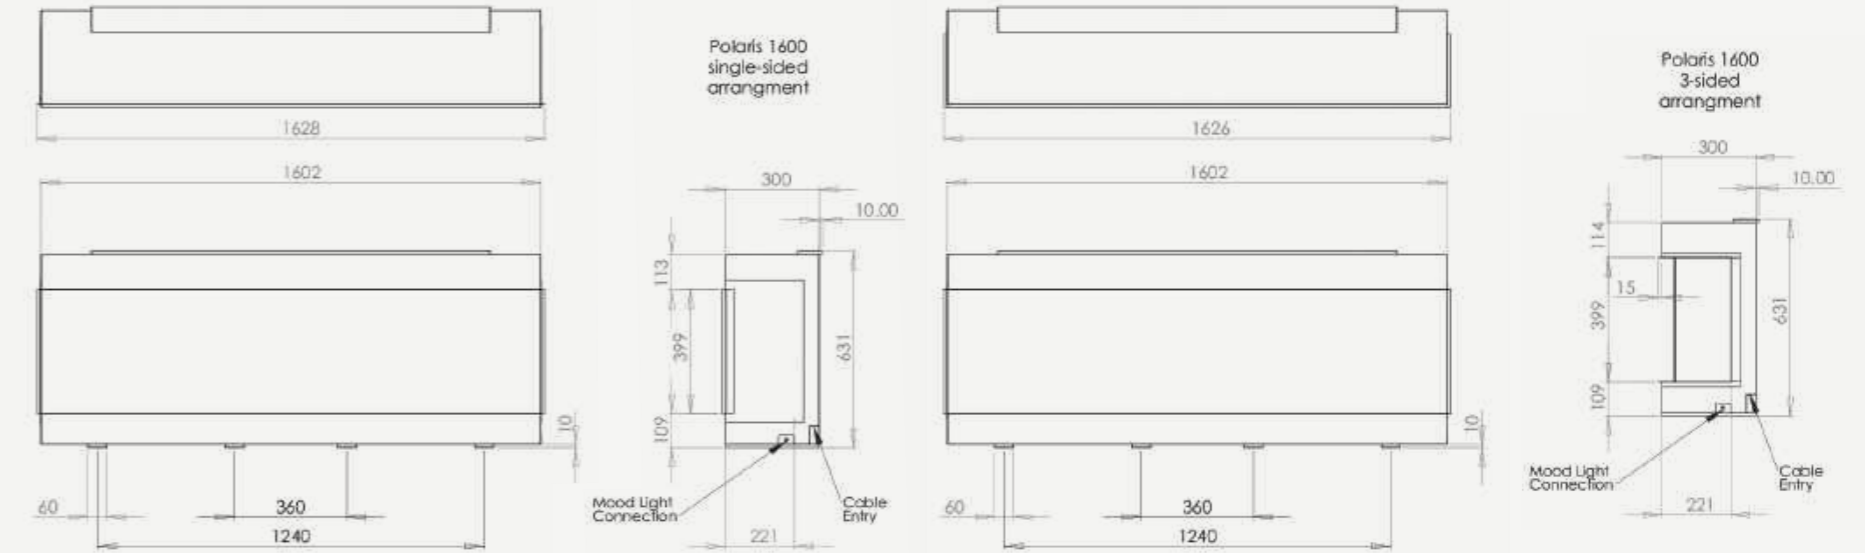

POLARIS 1600E - OVERALL UNIT DIMENSIONS (MM)

FEATURES

- Realistic flame effect: Choice of 3 flame colours
- 5 flame speeds
- Active glowing ember fuel bed: 5 brightness settings
- 13 different colours
- Setting that cycles through all options above
- Hand painted logs as standard. No logs are repeated in a set, genuinely realistic look
- The fuel bed also includes embers and bark
- LED technology means low running costs and long life usage
- Anti-reflective window on front and sides as standard
- Accurate room temperature control
- Remote thermostat in hand remote
- 1-2kW adaptive control (on board energy manager)
- Daily and 7-day Programmable Heating