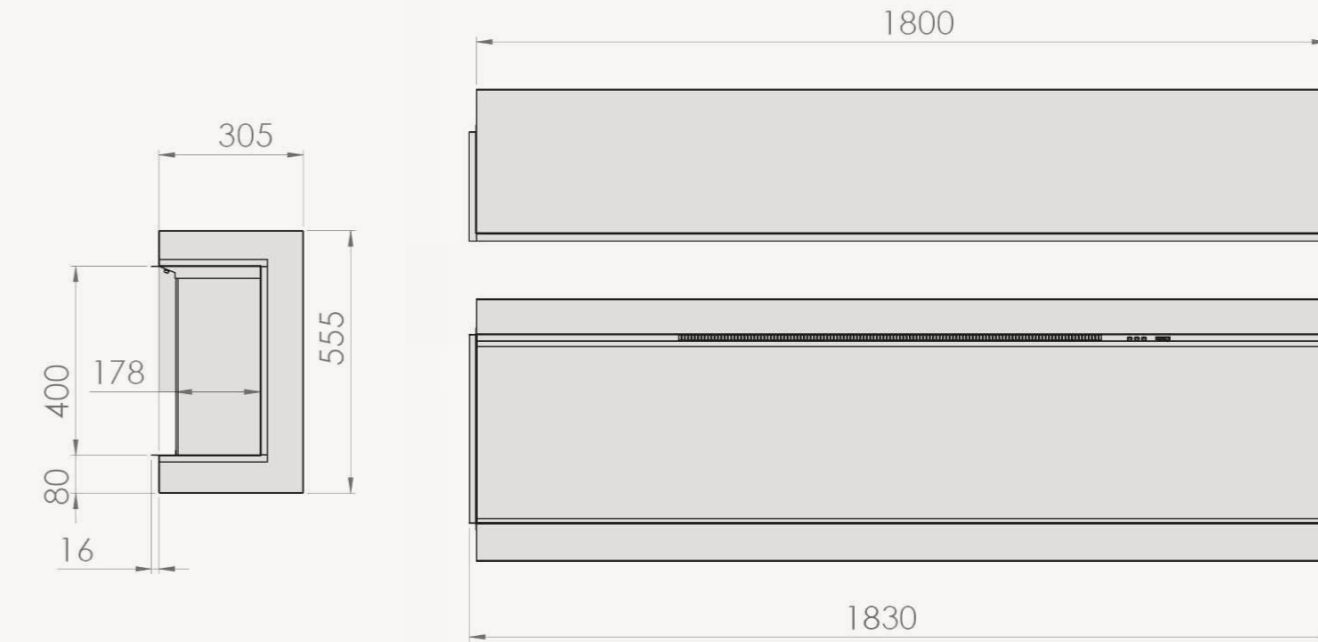

iRANGE i1800E - OVERALL UNIT DIMENSIONS (MM)

FEATURES

- Liveflame Options - A beautiful fire with flame effects to match your mood. Three flame colours; white, orange, and a combination of white and orange
- Amberlight Fuel Bed - A palette of thirteen glorious colours, and a fourteenth setting that cycles through all thirteen options
- Optional Mood Lighting - Create the right mood in your room by lighting the area surrounding your fire
- EcoDesign Compliant - Love your fire, love the energy you save
- Thermocontrol Remote - Simple controls from a single handset
- Log Fuel Bed - Standard woodland log fuel bed, or optional driftwood and quartered split log sets
- Installation - Removable side panels allow for installation with one, two, or three sides of glass showing