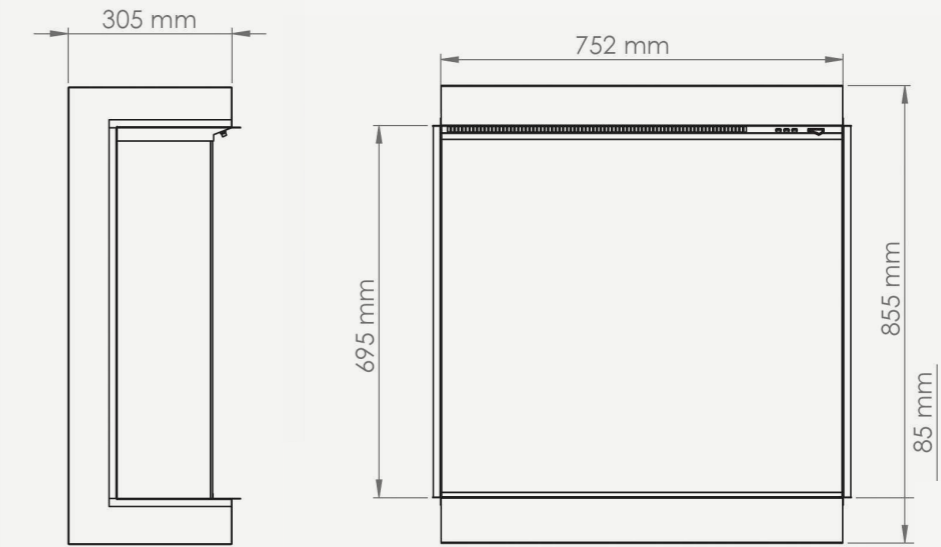

One, two or three aspect fire windows can be chosen to suit at the time of installation. Designed to be superbly versatile, imagination need no longer be limited by two dimensions.

iRANGE i750E - OVERALL UNIT DIMENSIONS (MM)