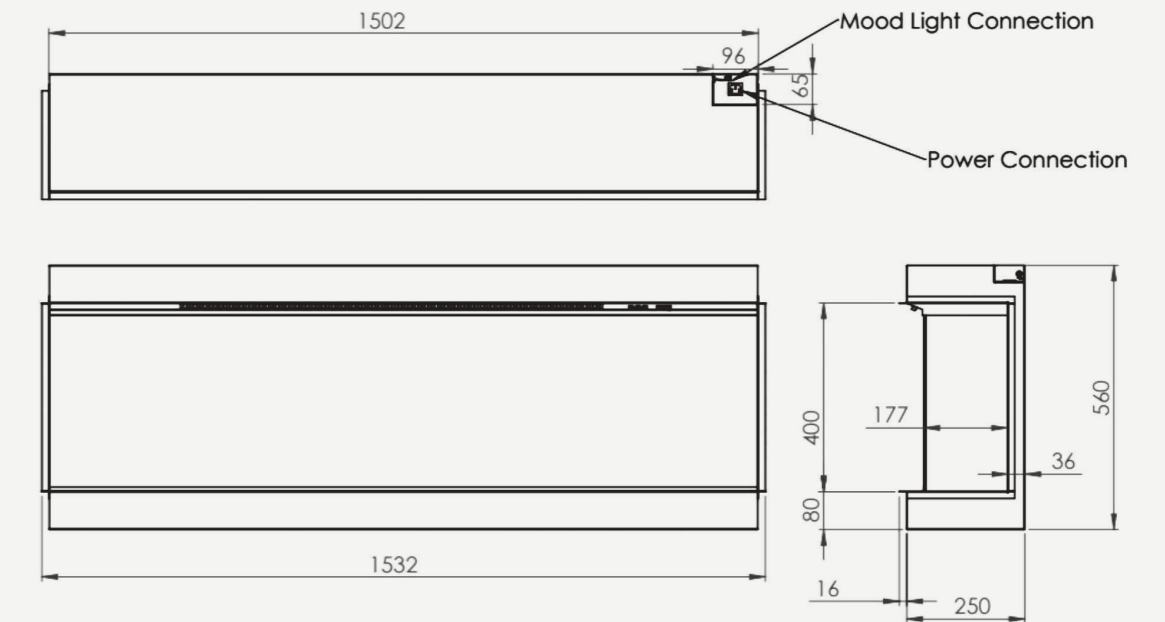

LUMINOSA 150

Featuring our new Real Flame Technology, the Luminosa 150 provides the sharpest, most realistic flames ever seen on an electric fire. You will find yourself mesmerized by the embers and smoke in the flame effect, and the pulsating log light creating the ultimate in luxury electric fires.

Installation is possible in three aspects, making it ideal for media wall, feature wall or dividing walls alike.

The only limit is your imagination with 16 flame colours, 9 log lights, 10 fuel bed options, and optional LED Lighting with 14 colours.