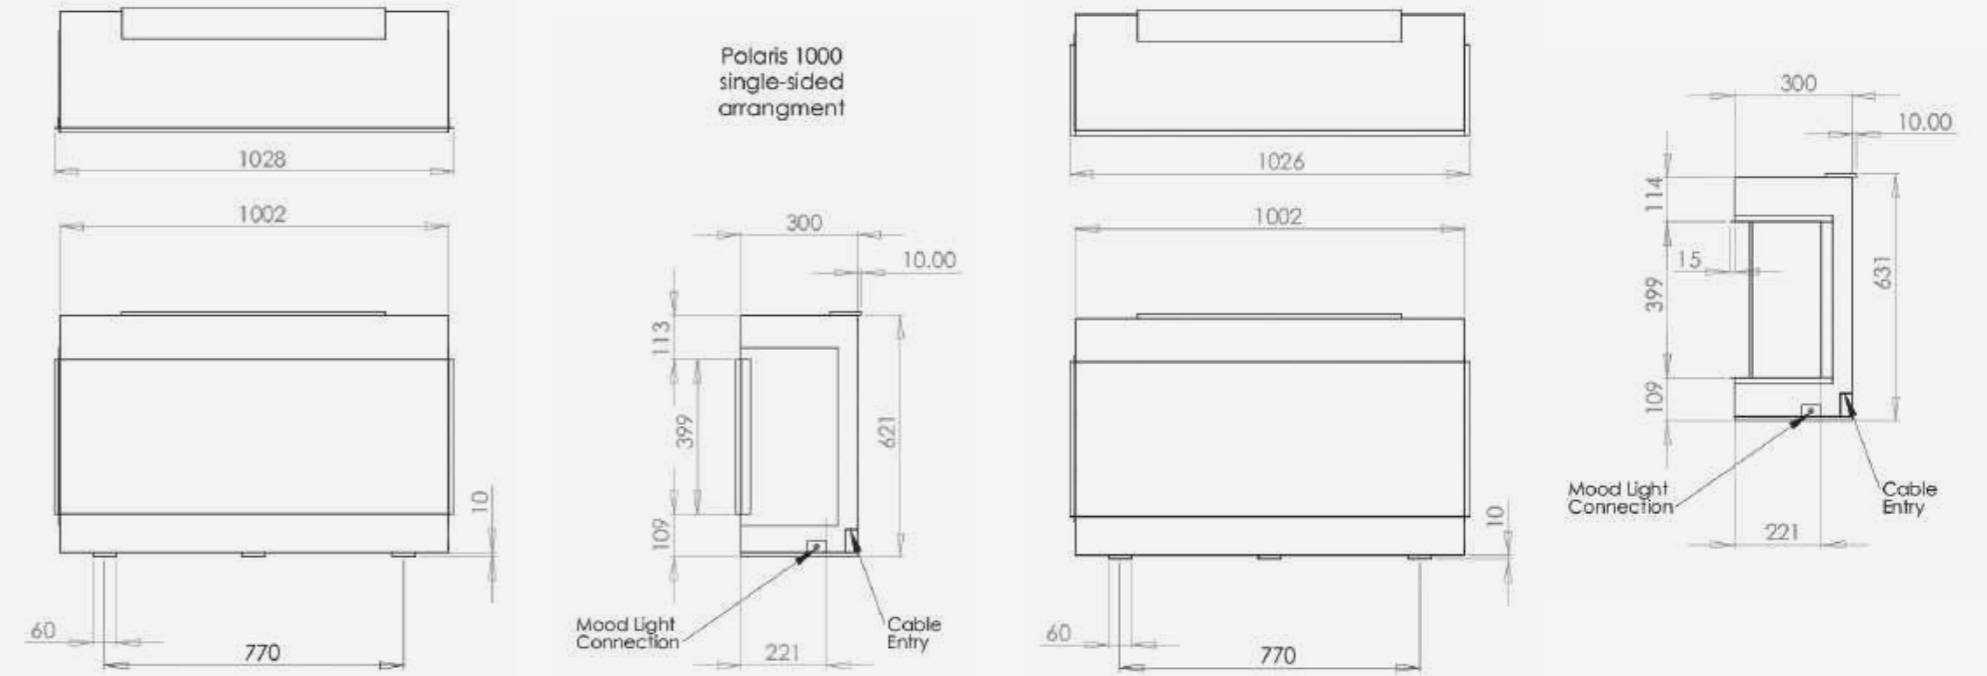

POLARIS 1000E - OVERALL UNIT DIMENSIONS (MM)

FEATURES

- Realistic flame effect: Choice of 3 flame colours
- 5 flame speeds
- Active glowing ember fuel bed: 5 brightness settings
- 13 different colours
- Setting that cycles through all options above
- Hand painted logs as standard. No logs are repeated in a set, genuinely realistic look
- The fuel bed also includes embers and bark
- LED technology means low running costs and long life usage
- Anti-reflective window on front and sides as standard
- Accurate room temperature control
- Remote thermostat in hand remote
- 1-2kW adaptive control (on board energy manager)
- Daily and 7-day Programmable Heating