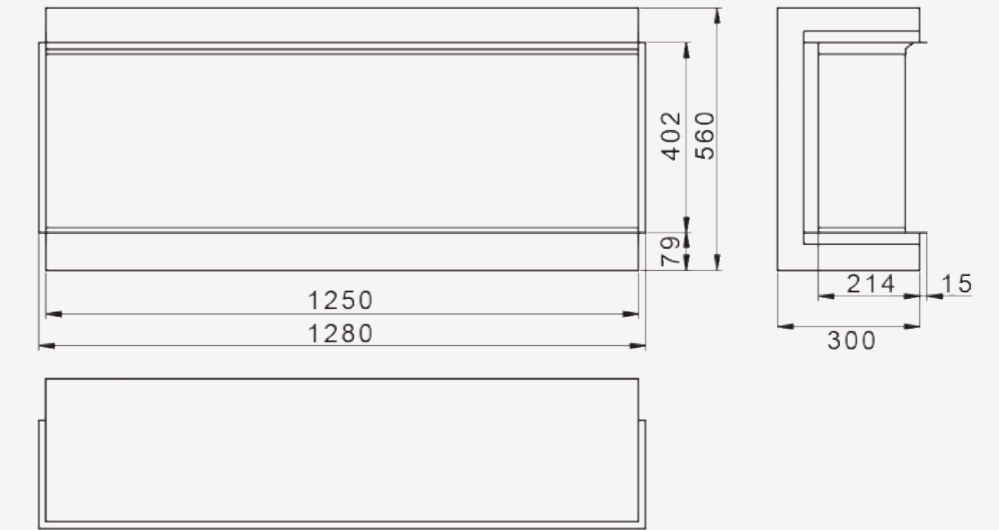

iRANGE i1250 - OVERALL UNIT DIMENSIONS (MM)

FEATURES

- Liveflame Options - A beautiful fire with flame effects to match your mood. Three flame colours; white, orange, and a combination of white and orange
- Amberlight Fuel Bed - A palette of thirteen glorious colours, and a fourteenth setting that cycles through all thirteen options
- Optional Mood Lighting - Create the right mood in your room by lighting the area surrounding your fire
- EcoDesign Compliant - Love your fire, love the energy you save
- Thermocontrol Remote - Simple controls from a single handset
- Log Fuel Bed - Standard woodland log fuel bed, or optional driftwood and quartered split log sets
- Installation - Removable side panels allow for installation with one, two, or three sides of glass showing