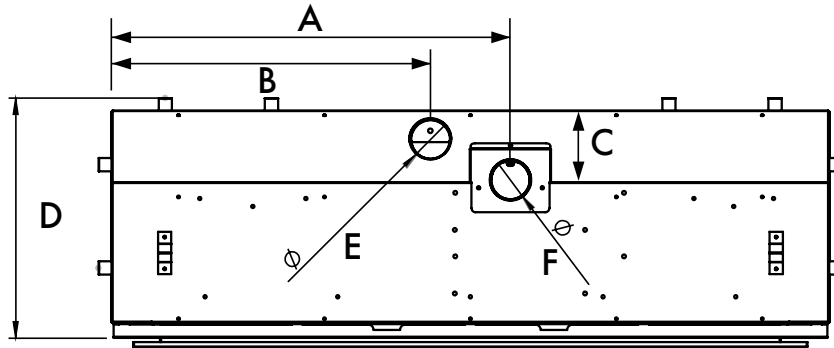

UNIT DIMENSIONS

MODEL	A	B	C	D	E	F	G	H	I	J	K	L	M	N	O	P	Q	R	S
E1500	902	751	131	452	74.5	74.5	1591	1486	364	1700	46	657	170	645	468	143	56	45	52