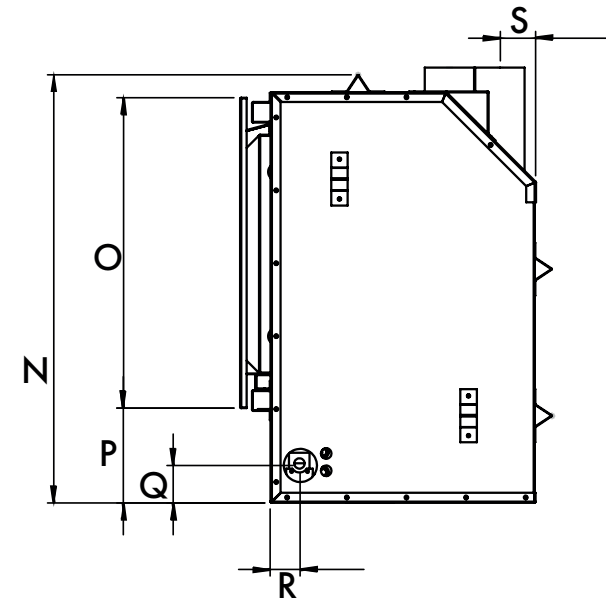

UNIT DIMENSIONS

MODEL	A	B	C	D	E	F	G	H	I	J	K	L	M	N	O	P	Q	R	S
E1500	902	751	131	452	74.5	74.5	1591	1486	364	1700	46	657	170	645	468	143	56	45	52