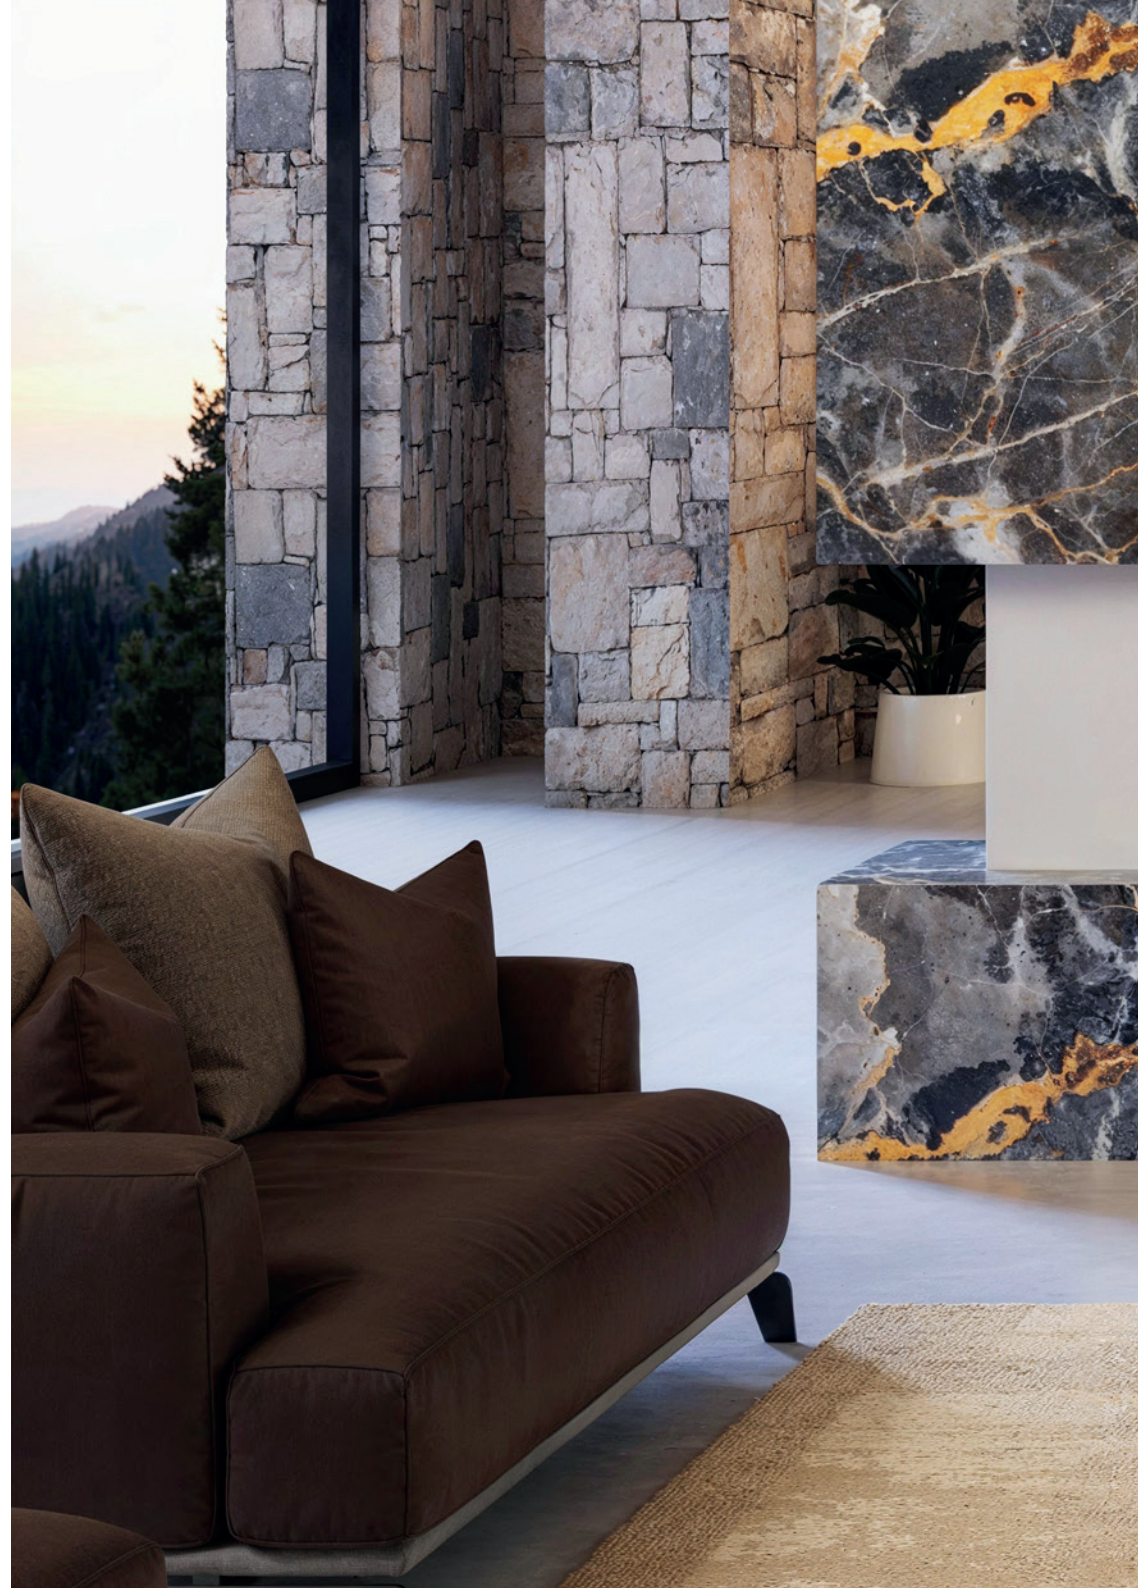

ELEMENT 1500

The new Element1500 gas heater perfectly completes the Element range, offering the same sleek design and high efficiency you've come to expect. It operates on both Natural Gas and LPG, featuring the premium Magiglo® burner for exceptional performance. Designed for maximum efficiency, the Element 1500 boasts an impressive 4.7 star rating for combustion, ensuring both energy savings and effective heating. With the capacity to comfortably heat up to 105m², it combines functionality with elegance to suit a variety of spaces. A perfect blend of modern design and cutting-edge technology, the Element 1500 offers a stylish solution to your home heating needs.

Element 1500 is an Australian made heater that includes media options which are inspired by a collection of native Australian woodland gatherings. The rugged and rustic alpine forest media set is an added accessory that speaks of the heritage Australian forest floor.

With its new size options and sleeker aesthetics, the Element range is designed to fit seamlessly into any space, ensuring the perfect option for every home. Choose from the following sizes to suit your heating needs: 900, 1200, 1500, and 1800. Whether you're heating a smaller room or a larger living area, the Element range delivers comfort, style, and advanced functionality in every size.