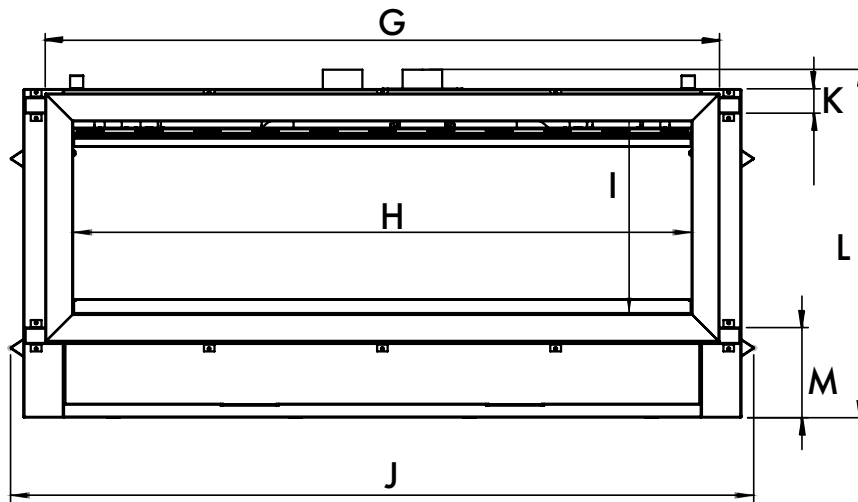

UNIT DIMENSIONS

MODEL	A	B	C	D	E	F	G	H	I	J	K	L	M	N	O	P	Q	R	S
E1500	902	751	131	452	74.5	74.5	1591	1486	364	1700	46	657	170	645	468	143	56	45	52